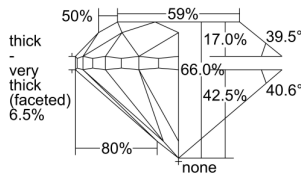

GIA®

FACSIMILE

GIA REPORT 6381469473

Verify this report at GIA.edu

GIA NATURAL DIAMOND DOSSIER®

April 30, 2021
GIA Report Number **6381469473**
Shape and Cutting Style ..... **Round Brilliant**
Measurements ..... **4.50 - 4.54 x 2.98 mm**

GRADING RESULTS

Carat Weight ..... **0.40 carat**
Color Grade ..... **D**
Clarity Grade **S11**
Cut Grade ..... **Good**

ADDITIONAL GRADING INFORMATION

Polish ..... **Excellent**
Symmetry ..... **Very Good**
Fluorescence ..... **Medium Blue**
Clarity Characteristics ..... **Crystal**
Inscription(s): **GIA 6381469473**

PROPORTIONS

Profile to actual proportions