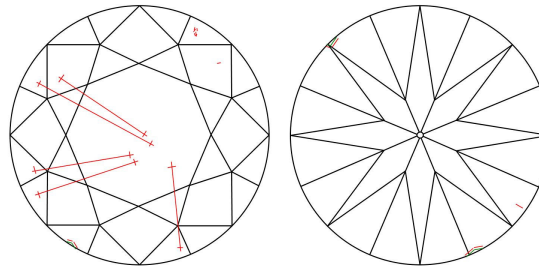

GIA NATURAL DIAMOND GRADING REPORT

April 22, 2021
 GIA Report Number 6381412306
 Shape and Cutting Style Round Brilliant
 Measurements 6.56 - 6.61 x 4.17 mm

GRADING RESULTS

Carat Weight 1.12 carat
 Color Grade H
 Clarity Grade SI1
 Cut Grade Excellent

ADDITIONAL GRADING INFORMATION

Polish Excellent
 Symmetry Excellent
 Fluorescence None
 Inscription(s): GIA 6381412306

Comments: Additional twinning wisps, additional clouds, pinpoints and surface graining are not shown.

PROPORTIONS

Profile to actual proportions

CLARITY CHARACTERISTICS

KEY TO SYMBOLS*

-  Twinning Wisp
-  Indented Natural
-  Feather
-  Cloud
-  Needle

* Red symbols denote internal characteristics (inclusions). Green or black symbols denote external characteristics (blemishes). Diagram is an approximate representation of the diamond, and symbols shown indicate type, position, and approximate size of clarity characteristics. All clarity characteristics may not be shown. Details of finish are not shown.