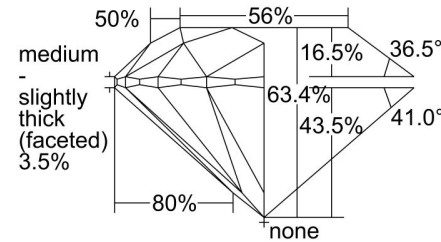

GIA NATURAL DIAMOND GRADING REPORT

April 22, 2021
 GIA Report Number 6381412306
 Shape and Cutting Style Round Brilliant
 Measurements 6.56 - 6.61 x 4.17 mm

GRADING RESULTS

Carat Weight 1.12 carat
 Color Grade H
 Clarity Grade SI1
 Cut Grade Excellent

PROPORTIONS

Profile to actual proportions

CLARITY CHARACTERISTICS

KEY TO SYMBOLS*

-  Twinning Wisp
-  Indented Natural
-  Feather
-  Cloud
-  Needle

* Red symbols denote internal characteristics (inclusions). Green or black symbols denote external characteristics (blemishes). Diagram is an approximate representation of the diamond, and symbols shown indicate type, position, and approximate size of clarity characteristics. All clarity characteristics may not be shown. Details of finish are not shown.