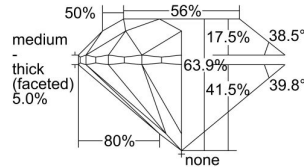

GIA®

FACSIMILE

GIA REPORT 6375272646

Verify this report at GIA.edu

GIA NATURAL DIAMOND DOSSIER®

January 13, 2021
GIA Report Number 6375272646
Shape and Cutting Style ..... Round Brilliant
Measurements ..... 5.26 - 5.30 x 3.38 mm

GRADING RESULTS

Carat Weight ..... 0.60 carat
Color Grade ..... K
Clarity Grade S11
Cut Grade ..... Very Good

ADDITIONAL GRADING INFORMATION

Polish ..... Excellent
Symmetry ..... Excellent
Fluorescence ..... None
Clarity Characteristics ..... Crystal
Inscription(s): GIA 6375272646

PROPORTIONS

Profile to actual proportions

GRADING SCALES

GIA COLOR SCALE	GIA CLARITY SCALE	GIA CUT SCALE
COLOURLESS	FLAWLESS	EXCELLENT
D	INTERNALLY FLAWLESS	
E	VVS₁	VERY GOOD
F		
G	VVS₂	
H	VS₁	GOOD
I		
J	VS₂	
K	SI₁	FAIR
L		
M	SI₂	
N	I₁	POOR
O		
P	I₂	
Q	I₃	
R		
S		
T		
U		
V		
W		
X		
Y		
Z