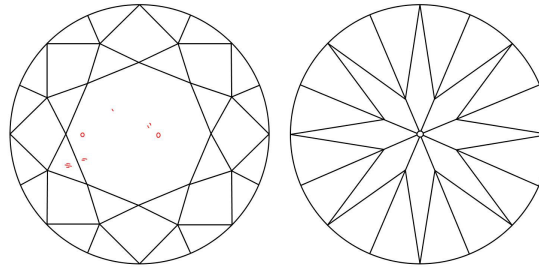

GIA NATURAL DIAMOND GRADING REPORT

 March 04, 2021
 GIA Report Number **6372798237**
 Shape and Cutting Style **Round Brilliant**
 Measurements **8.71 - 8.79 x 5.50 mm**
GRADING RESULTS

 Carat Weight **2.70 carat**
 Color Grade **J**
 Clarity Grade **VS2**
 Cut Grade **Very Good**
ADDITIONAL GRADING INFORMATION

 Polish **Excellent**
 Symmetry **Excellent**
 Fluorescence **Medium Blue**
 Inscription(s): **GIA 6372798237**
Comments: Additional clouds are not shown. Pinpoints are not shown.

PROPORTIONS

Profile to actual proportions

CLARITY CHARACTERISTICS

KEY TO SYMBOLS*

- Crystal
- Cloud
- ∖ Needle

* Red symbols denote internal characteristics (inclusions). Green or black symbols denote external characteristics (blemishes). Diagram is an approximate representation of the diamond, and symbols shown indicate type, position, and approximate size of clarity characteristics. All clarity characteristics may not be shown. Details of finish are not shown.