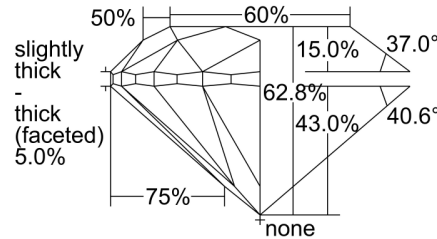

GIA NATURAL DIAMOND GRADING REPORT

 March 04, 2021
 GIA Report Number **6372798237**
 Shape and Cutting Style **Round Brilliant**
 Measurements **8.71 - 8.79 x 5.50 mm**
GRADING RESULTS

 Carat Weight **2.70 carat**
 Color Grade **J**
 Clarity Grade **VS2**
 Cut Grade **Very Good**
ADDITIONAL GRADING INFORMATION

 Polish **Excellent**
 Symmetry **Excellent**
 Fluorescence **Medium Blue**
 Inscription(s): **GIA 6372798237**
Comments: Additional clouds are not shown. Pinpoints are not shown.

PROPORTIONS

Profile to actual proportions

CLARITY CHARACTERISTICS

KEY TO SYMBOLS*

- Crystal
- Cloud
- ∖ Needle

* Red symbols denote internal characteristics (inclusions). Green or black symbols denote external characteristics (blemishes). Diagram is an approximate representation of the diamond, and symbols shown indicate type, position, and approximate size of clarity characteristics. All clarity characteristics may not be shown. Details of finish are not shown.