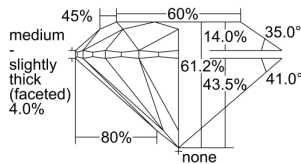

GIA®

FACSIMILE

GIA REPORT 6372169422

Verify this report at GIA.edu

GIA NATURAL DIAMOND DOSSIER®

January 05, 2021
GIA Report Number 6372169422
Shape and Cutting Style ..... Round Brilliant
Measurements ..... 5.06 - 5.11 x 3.11 mm

GRADING RESULTS

Carat Weight ..... 0.50 carat
Color Grade ..... F
Clarity Grade VVS1
Cut Grade ..... Excellent

ADDITIONAL GRADING INFORMATION

Polish ..... Excellent
Symmetry ..... Very Good
Fluorescence ..... None
Clarity Characteristics..... Pinpoint, Feather, Cavity, Indented
Natural

Inscription(s): GIA 6372169422

PROPORTIONS

Profile to actual proportions

GRADING SCALES

GIA COLOR SCALE	GIA CLARITY SCALE	GIA CUT SCALE	
D	FLAWLESS	EXCELLENT	
E	INTERNALLY FLAWLESS		
F		VVS₁	VERY GOOD
G	VVS₂		
H	VS₁	GOOD	
I	VS₂		
J	SI₁	FAIR	
K	SI₂		
L	I₁	POOR	
M			
N			
O	I₂		
P			
Q	I₃		
R			
S			
T			
U			
V			
W			
X			
Y			
Z