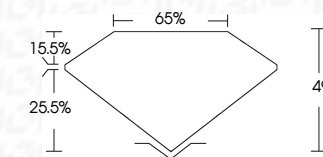

ELECTRONIC COPY

636437509
Report verification at igi.org

January 3, 2025
IGI Report Number **636437509**
Description **NATURAL DIAMOND**
Shape and Cutting Style **PEAR BRILLIANT**
Measurements **9.75 X 7.35 X 3.60 MM**
GRADING RESULTS
Carat Weight **2.16 CARATS**
Color Grade **NATURAL FANCY BLACK**

January 3, 2025
IGI Report Number **636437509**
Description **NATURAL DIAMOND**
Shape and Cutting Style **PEAR BRILLIANT**
Measurements **9.75 X 7.35 X 3.60 MM**
GRADING RESULTS
Carat Weight **2.16 CARATS**
Color Grade **NATURAL FANCY BLACK**
ADDITIONAL GRADING INFORMATION
Fluorescence **NONE**
Inscription(s) **636437509**

PROPORTIONS

Sample Image Used

COLOR

D - F	G - J	K - M	N - R	S - Z	FANCY
Colorless	Near Colorless	Slightly Tinted	Very Light Color	Light Color	

CLARITY

IF	VVS ¹⁻²	VS ¹⁻²	SI ¹⁻²	I ¹⁻³
Internally Flawless	Very Very Slightly Included	Very Slightly Included	Slightly Included	Included

ADDITIONAL GRADING INFORMATION

Fluorescence **NONE**
Inscription(s) **636437509**

IGI

January 3, 2025
IGI Report No **636437509**
PEAR BRILLIANT
9.75 X 7.35 X 3.60 MM
2.16 CARATS
NATURAL FANCY BLACK
Color Grade
Depth 49%
Table 65%
Girdle
Culet
Fluorescence **NONE**
Inscription(s) **636437509**