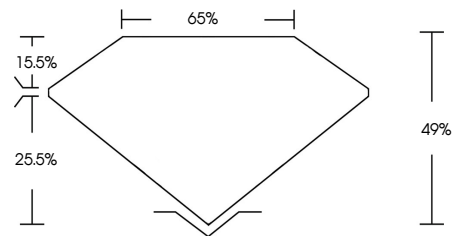

ELECTRONIC COPY

636437509
Report verification at igi.org

January 3, 2025
IGI Report Number **636437509**
Description **NATURAL DIAMOND**
Shape and Cutting Style **PEAR BRILLIANT**
Measurements **9.75 X 7.35 X 3.60 MM**
GRADING RESULTS
Carat Weight **2.16 CARATS**
Color Grade **NATURAL FANCY BLACK**

January 3, 2025
IGI Report Number **636437509**
Description **NATURAL DIAMOND**
Shape and Cutting Style **PEAR BRILLIANT**
Measurements **9.75 X 7.35 X 3.60 MM**
GRADING RESULTS
Carat Weight **2.16 CARATS**
Color Grade **NATURAL FANCY BLACK**
ADDITIONAL GRADING INFORMATION
Fluorescence **NONE**
Inscription(s) **636437509**

PROPORTIONS

Sample Image Used

COLOR

D - F	G - J	K - M	N - R	S - Z	FANCY
Colorless	Near Colorless	Slightly Tinted	Very Light Color	Light Color	

CLARITY

IF	VVS ¹⁻²	VS ¹⁻²	SI ¹⁻²	I ¹⁻³
Internally Flawless	Very Very Slightly Included	Very Slightly Included	Slightly Included	Included

ADDITIONAL GRADING INFORMATION

Fluorescence **NONE**
Inscription(s) **636437509**

IGI

January 3, 2025
IGI Report No **636437509**
PEAR BRILLIANT
9.75 X 7.35 X 3.60 MM
2.16 CARATS
NATURAL FANCY BLACK
Color Grade
Depth 49%
Table 65%
Girdle
Culet
Fluorescence **NONE**
Inscription(s) **636437509**