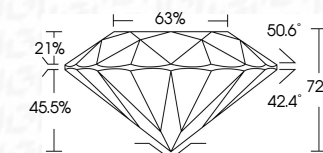

ELECTRONIC COPY

636437072
Report verification at igi.org

December 16, 2024
IGI Report Number **636437072**
Description **NATURAL DIAMOND**
Shape and Cutting Style **ROUND BRILLIANT**
Measurements **12.62 - 12.67 X 9.24 MM**
GRADING RESULTS
Carat Weight **10.28 CARATS**
Color Grade **NATURAL FANCY BLACK**

December 16, 2024
IGI Report Number **636437072**
Description **NATURAL DIAMOND**
Shape and Cutting Style **ROUND BRILLIANT**
Measurements **12.62 - 12.67 X 9.24 MM**
GRADING RESULTS
Carat Weight **10.28 CARATS**
Color Grade **NATURAL FANCY BLACK**
ADDITIONAL GRADING INFORMATION
Fluorescence **NONE**
Inscription(s) **636437072**

PROPORTIONS

Sample Image Used

COLOR

D - F	G - J	K - M	N - R	S - Z	FANCY
Colorless	Near Colorless	Slightly Tinted	Very Light Color	Light Color	

CLARITY

IF	VVS ¹⁻²	VS ¹⁻²	SI ¹⁻²	I ¹⁻³
Internally Flawless	Very Very Slightly Included	Very Slightly Included	Slightly Included	Included