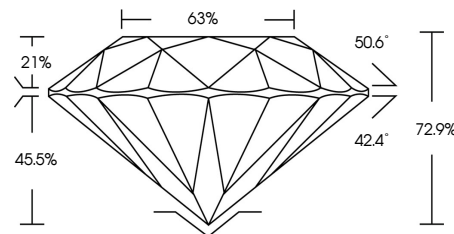

ELECTRONIC COPY

636437072
Report verification at igi.org

December 16, 2024
IGI Report Number **636437072**
Description **NATURAL DIAMOND**
Shape and Cutting Style **ROUND BRILLIANT**
Measurements **12.62 - 12.67 X 9.24 MM**
GRADING RESULTS
Carat Weight **10.28 CARATS**
Color Grade **NATURAL FANCY BLACK**

December 16, 2024
IGI Report Number **636437072**
Description **NATURAL DIAMOND**
Shape and Cutting Style **ROUND BRILLIANT**
Measurements **12.62 - 12.67 X 9.24 MM**
GRADING RESULTS
Carat Weight **10.28 CARATS**
Color Grade **NATURAL FANCY BLACK**
ADDITIONAL GRADING INFORMATION
Fluorescence **NONE**
Inscription(s) **636437072**

PROPORTIONS

Sample Image Used

COLOR

D - F	G - J	K - M	N - R	S - Z	FANCY
Colorless	Near Colorless	Slightly Tinted	Very Light Color	Light Color	

CLARITY

IF	VVS ¹⁻²	VS ¹⁻²	SI ¹⁻²	I ¹⁻³
Internally Flawless	Very Very Slightly Included	Very Slightly Included	Slightly Included	Included

ADDITIONAL GRADING INFORMATION

Fluorescence **NONE**
Inscription(s) **636437072**

IGI

December 16, 2024
IGI Report No **636437072**
ROUND BRILLIANT
10.28 CARATS
Carat Weight
Color Grade **NATURAL FANCY BLACK**
Depth **72.9%**
Table **63%**
Culet **NONE**
Fluorescence
Inscription(s) **636437072**