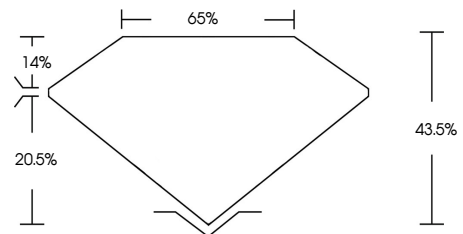

ELECTRONIC COPY

636437070
Report verification at igi.org

December 17, 2024
IGI Report Number **636437070**
Description **NATURAL DIAMOND**
Shape and Cutting Style **PEAR MODIFIED BRILLIANT**
Measurements **20.66 X 11.18 X 4.86 MM**
GRADING RESULTS
Carat Weight **10.05 CARATS**
Color Grade **NATURAL FANCY BLACK**

December 17, 2024
IGI Report Number **636437070**
Description **NATURAL DIAMOND**
Shape and Cutting Style **PEAR MODIFIED BRILLIANT**
Measurements **20.66 X 11.18 X 4.86 MM**
GRADING RESULTS
Carat Weight **10.05 CARATS**
Color Grade **NATURAL FANCY BLACK**
ADDITIONAL GRADING INFORMATION
Fluorescence **NONE**
Inscription(s) **636437070**

PROPORTIONS

Sample Image Used

COLOR

D - F	G - J	K - M	N - R	S - Z	FANCY
Colorless	Near Colorless	Slightly Tinted	Very Light Color	Light Color	

CLARITY

IF	VVS ¹⁻²	VS ¹⁻²	SI ¹⁻²	I ¹⁻³
Internally Flawless	Very Very Slightly Included	Very Slightly Included	Slightly Included	Included

ADDITIONAL GRADING INFORMATION

Fluorescence **NONE**
Inscription(s) **636437070**

IGI

December 17, 2024
IGI Report No **636437070**
PEAR MODIFIED BRILLIANT
20.66 X 11.18 X 4.86 MM
Carat Weight **10.05 CARATS**
Color Grade **NATURAL FANCY BLACK**
Depth **43.5%**
Table **65%**
Culet **NONE**
Fluorescence **NONE**
Inscription(s) **636437070**