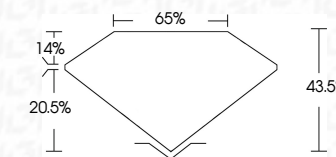

ELECTRONIC COPY

636437070
Report verification at igi.org

December 17, 2024
IGI Report Number **636437070**
Description **NATURAL DIAMOND**
Shape and Cutting Style **PEAR MODIFIED BRILLIANT**
Measurements **20.66 X 11.18 X 4.86 MM**
GRADING RESULTS
Carat Weight **10.05 CARATS**
Color Grade **NATURAL FANCY BLACK**

December 17, 2024
IGI Report Number **636437070**
Description **NATURAL DIAMOND**
Shape and Cutting Style **PEAR MODIFIED BRILLIANT**
Measurements **20.66 X 11.18 X 4.86 MM**
GRADING RESULTS
Carat Weight **10.05 CARATS**
Color Grade **NATURAL FANCY BLACK**
ADDITIONAL GRADING INFORMATION
Fluorescence **NONE**
Inscription(s) **636437070**

PROPORTIONS

Sample Image Used

COLOR

D - F	G - J	K - M	N - R	S - Z	FANCY
Colorless	Near Colorless	Slightly Tinted	Very Light Color	Light Color	

CLARITY

IF	VVS ¹⁻²	VS ¹⁻²	SI ¹⁻²	I ¹⁻³
Internally Flawless	Very Very Slightly Included	Very Slightly Included	Slightly Included	Included

ADDITIONAL GRADING INFORMATION

Fluorescence **NONE**
Inscription(s) **636437070**

IGI

December 17, 2024
IGI Report No **636437070**
PEAR MODIFIED BRILLIANT
20.66 X 11.18 X 4.86 MM
Carat Weight **10.05 CARATS**
Color Grade **NATURAL FANCY BLACK**
Depth **43.5%**
Table **65%**
Culet **NONE**
Fluorescence **NONE**
Inscription(s) **636437070**