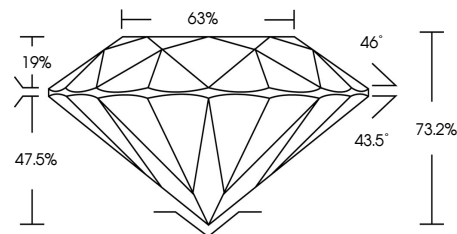

ELECTRONIC COPY

636437061
Report verification at igi.org

December 16, 2024
IGI Report Number **636437061**
Description **NATURAL DIAMOND**
Shape and Cutting Style **ROUND BRILLIANT**
Measurements **6.06 - 6.10 X 4.44 MM**
GRADING RESULTS
Carat Weight **1.10 CARAT**
Color Grade **NATURAL FANCY BLACK**

December 16, 2024
IGI Report Number **636437061**
Description **NATURAL DIAMOND**
Shape and Cutting Style **ROUND BRILLIANT**
Measurements **6.06 - 6.10 X 4.44 MM**
GRADING RESULTS
Carat Weight **1.10 CARAT**
Color Grade **NATURAL FANCY BLACK**
ADDITIONAL GRADING INFORMATION
Fluorescence **NONE**
Inscription(s) **636437061**

PROPORTIONS

Sample Image Used

COLOR

D - F	G - J	K - M	N - R	S - Z	FANCY
Colorless	Near Colorless	Slightly Tinted	Very Light Color	Light Color	

CLARITY

IF	VVS ¹⁻²	VS ¹⁻²	SI ¹⁻²	I ¹⁻³
Internally Flawless	Very Very Slightly Included	Very Slightly Included	Slightly Included	Included

ADDITIONAL GRADING INFORMATION

Fluorescence **NONE**
Inscription(s) **636437061**

IGI

December 16, 2024
IGI Report No **636437061**
ROUND BRILLIANT
Carat Weight **1.10 CARAT**
Color Grade **NATURAL FANCY BLACK**
Depth **73.2%**
Table **63%**
Clarity **NONE**
Fluorescence **NONE**
Inscription(s) **636437061**