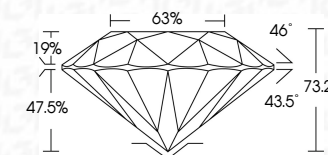

ELECTRONIC COPY

636437061
Report verification at igi.org

December 16, 2024
IGI Report Number **636437061**
Description **NATURAL DIAMOND**
Shape and Cutting Style **ROUND BRILLIANT**
Measurements **6.06 - 6.10 X 4.44 MM**
GRADING RESULTS
Carat Weight **1.10 CARAT**
Color Grade **NATURAL FANCY BLACK**

December 16, 2024
IGI Report Number **636437061**
Description **NATURAL DIAMOND**
Shape and Cutting Style **ROUND BRILLIANT**
Measurements **6.06 - 6.10 X 4.44 MM**
GRADING RESULTS
Carat Weight **1.10 CARAT**
Color Grade **NATURAL FANCY BLACK**
ADDITIONAL GRADING INFORMATION
Fluorescence **NONE**
Inscription(s) **636437061**

PROPORTIONS

Sample Image Used

COLOR

D - F	G - J	K - M	N - R	S - Z	FANCY
Colorless	Near Colorless	Slightly Tinted	Very Light Color	Light Color	

CLARITY

IF	VVS ¹⁻²	VS ¹⁻²	SI ¹⁻²	I ¹⁻³
Internally Flawless	Very Very Slightly Included	Very Slightly Included	Slightly Included	Included