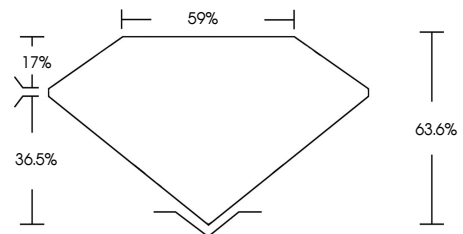

ELECTRONIC COPY

636437058
Report verification at igi.org

December 17, 2024
IGI Report Number **636437058**
Description **NATURAL DIAMOND**
Shape and Cutting Style **PEAR MODIFIED BRILLIANT**
Measurements **6.72 X 4.51 X 2.87 MM**
GRADING RESULTS
Carat Weight **0.65 CARAT**
Color Grade **NATURAL FANCY BLACK**

December 17, 2024
IGI Report Number **636437058**
Description **NATURAL DIAMOND**
Shape and Cutting Style **PEAR MODIFIED BRILLIANT**
Measurements **6.72 X 4.51 X 2.87 MM**
GRADING RESULTS
Carat Weight **0.65 CARAT**
Color Grade **NATURAL FANCY BLACK**

ADDITIONAL GRADING INFORMATION

Fluorescence **NONE**
Inscription(s) **636437058**

PROPORTIONS

Sample Image Used