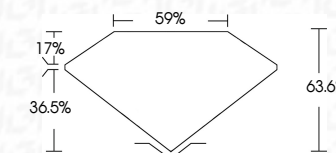

COLOR

D - F	G - J	K - M	N - R	S - Z	FANCY
Colorless	Near Colorless	Slightly Tinted	Very Light Color	Light Color	

CLARITY

IF	VVS¹⁻²	VS¹⁻²	SI¹⁻²	I¹⁻³
Internally Flawless	Very Very Slightly Included	Very Slightly Included	Slightly Included	Included

ADDITIONAL GRADING INFORMATION

Fluorescence **NONE**
Inscription(s) **636437058**

IGI