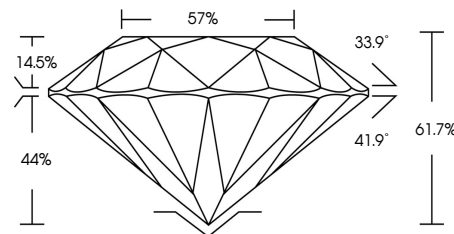

ELECTRONIC COPY

636437057
Report verification at igi.org

December 16, 2024
IGI Report Number **636437057**
Description **NATURAL DIAMOND**
Shape and Cutting Style **ROUND BRILLIANT**
Measurements **6.34 - 6.37 X 3.92 MM**
GRADING RESULTS
Carat Weight **0.97 CARAT**
Color Grade **NATURAL FANCY BLACK**

December 16, 2024
IGI Report Number **636437057**
Description **NATURAL DIAMOND**
Shape and Cutting Style **ROUND BRILLIANT**
Measurements **6.34 - 6.37 X 3.92 MM**
GRADING RESULTS
Carat Weight **0.97 CARAT**
Color Grade **NATURAL FANCY BLACK**
ADDITIONAL GRADING INFORMATION
Fluorescence **NONE**
Inscription(s) **636437057**

PROPORTIONS

Sample Image Used

COLOR

D - F	G - J	K - M	N - R	S - Z	FANCY
Colorless	Near Colorless	Slightly Tinted	Very Light Color	Light Color	

CLARITY

IF	VVS ¹⁻²	VS ¹⁻²	SI ¹⁻²	I ¹⁻³
Internally Flawless	Very Very Slightly Included	Very Slightly Included	Slightly Included	Included

ADDITIONAL GRADING INFORMATION

Fluorescence **NONE**
Inscription(s) **636437057**

IGI

December 16, 2024
IGI Report No **636437057**
ROUND BRILLIANT
Carat Weight **0.97 CARAT**
Color Grade **NATURAL FANCY BLACK**
Depth **61.7%**
Table **57%**
Culet **NONE**
Fluorescence **NONE**
Inscription(s) **636437057**