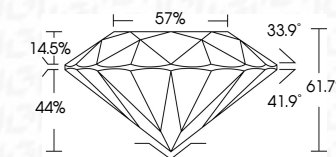

ELECTRONIC COPY

636437057
Report verification at igi.org

December 16, 2024
IGI Report Number **636437057**
Description **NATURAL DIAMOND**
Shape and Cutting Style **ROUND BRILLIANT**
Measurements **6.34 - 6.37 X 3.92 MM**
GRADING RESULTS
Carat Weight **0.97 CARAT**
Color Grade **NATURAL FANCY BLACK**

December 16, 2024
IGI Report Number **636437057**
Description **NATURAL DIAMOND**
Shape and Cutting Style **ROUND BRILLIANT**
Measurements **6.34 - 6.37 X 3.92 MM**
GRADING RESULTS
Carat Weight **0.97 CARAT**
Color Grade **NATURAL FANCY BLACK**
ADDITIONAL GRADING INFORMATION
Fluorescence **NONE**
Inscription(s) **636437057**

PROPORTIONS

Sample Image Used

COLOR

D - F	G - J	K - M	N - R	S - Z	FANCY
Colorless	Near Colorless	Slightly Tinted	Very Light Color	Light Color	

CLARITY

IF	VVS ¹⁻²	VS ¹⁻²	SI ¹⁻²	I ¹⁻³
Internally Flawless	Very Very Slightly Included	Very Slightly Included	Slightly Included	Included