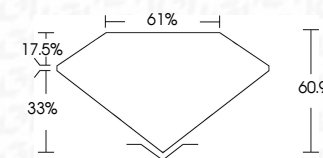

ELECTRONIC COPY

636437047
Report verification at igi.org

December 17, 2024
IGI Report Number **636437047**
Description **NATURAL DIAMOND**
Shape and Cutting Style **PEAR MODIFIED BRILLIANT**
Measurements **9.46 X 7.28 X 4.43 MM**
GRADING RESULTS
Carat Weight **2.53 CARATS**
Color Grade **NATURAL FANCY BLACK**

December 17, 2024
IGI Report Number **636437047**
Description **NATURAL DIAMOND**
Shape and Cutting Style **PEAR MODIFIED BRILLIANT**
Measurements **9.46 X 7.28 X 4.43 MM**
GRADING RESULTS
Carat Weight **2.53 CARATS**
Color Grade **NATURAL FANCY BLACK**
ADDITIONAL GRADING INFORMATION
Fluorescence **NONE**
Inscription(s) **636437047**

PROPORTIONS

Sample Image Used

COLOR

D - F	G - J	K - M	N - R	S - Z	FANCY
Colorless	Near Colorless	Slightly Tinted	Very Light Color	Light Color	

CLARITY

IF	VVS ¹⁻²	VS ¹⁻²	SI ¹⁻²	I ¹⁻³
Internally Flawless	Very Very Slightly Included	Very Slightly Included	Slightly Included	Included

ADDITIONAL GRADING INFORMATION

Fluorescence **NONE**
Inscription(s) **636437047**

IGI

December 17, 2024
IGI Report No **636437047**
PEAR MODIFIED BRILLIANT
9.46 X 7.28 X 4.43 MM
2.53 CARATS
NATURAL FANCY BLACK
Color Grade
Depth 60.9%
Table 17.5%
Girdle 61%
Culet
Fluorescence **NONE**
Inscription(s) **636437047**