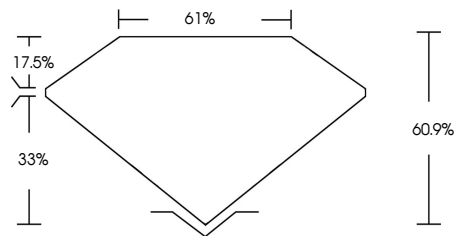

ELECTRONIC COPY

636437047
Report verification at igi.org

December 17, 2024
IGI Report Number **636437047**
Description **NATURAL DIAMOND**
Shape and Cutting Style **PEAR MODIFIED BRILLIANT**
Measurements **9.46 X 7.28 X 4.43 MM**
GRADING RESULTS
Carat Weight **2.53 CARATS**
Color Grade **NATURAL FANCY BLACK**

December 17, 2024
IGI Report Number **636437047**
Description **NATURAL DIAMOND**
Shape and Cutting Style **PEAR MODIFIED BRILLIANT**
Measurements **9.46 X 7.28 X 4.43 MM**
GRADING RESULTS
Carat Weight **2.53 CARATS**
Color Grade **NATURAL FANCY BLACK**
ADDITIONAL GRADING INFORMATION
Fluorescence **NONE**
Inscription(s) **636437047**

PROPORTIONS

Sample Image Used

COLOR

D - F	G - J	K - M	N - R	S - Z	FANCY
Colorless	Near Colorless	Slightly Tinted	Very Light Color	Light Color	

CLARITY

IF	VVS ¹⁻²	VS ¹⁻²	SI ¹⁻²	I ¹⁻³
Internally Flawless	Very Very Slightly Included	Very Slightly Included	Slightly Included	Included

ADDITIONAL GRADING INFORMATION

Fluorescence **NONE**
Inscription(s) **636437047**

IGI

December 17, 2024
IGI Report No **636437047**
PEAR MODIFIED BRILLIANT
9.46 X 7.28 X 4.43 MM
2.53 CARATS
NATURAL FANCY BLACK
Color Grade
Depth 60.9%
Table 17.5%
Girdle 61%
Culet
Fluorescence **NONE**
Inscription(s) **636437047**