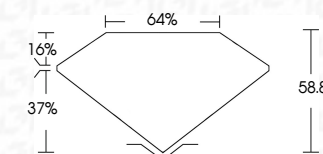

ELECTRONIC COPY

636437045
Report verification at igi.org

December 17, 2024
IGI Report Number **636437045**
Description **NATURAL DIAMOND**
Shape and Cutting Style **PEAR MODIFIED BRILLIANT**
Measurements **9.65 X 7.91 X 4.65 MM**
GRADING RESULTS
Carat Weight **2.23 CARATS**
Color Grade **NATURAL FANCY BLACK**

December 17, 2024
IGI Report Number **636437045**
Description **NATURAL DIAMOND**
Shape and Cutting Style **PEAR MODIFIED BRILLIANT**
Measurements **9.65 X 7.91 X 4.65 MM**
GRADING RESULTS
Carat Weight **2.23 CARATS**
Color Grade **NATURAL FANCY BLACK**

ADDITIONAL GRADING INFORMATION

Fluorescence **NONE**
Inscription(s) **636437045**

PROPORTIONS

Sample Image Used

COLOR

D - F	G - J	K - M	N - R	S - Z	FANCY
Colorless	Near Colorless	Slightly Tinted	Very Light Color	Light Color	