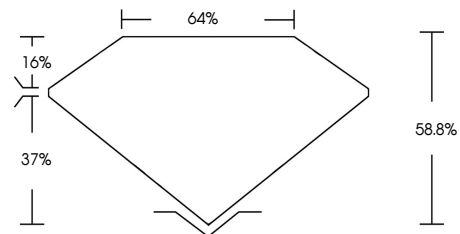

ELECTRONIC COPY

636437045
Report verification at igi.org

December 17, 2024
IGI Report Number **636437045**
Description **NATURAL DIAMOND**
Shape and Cutting Style **PEAR MODIFIED BRILLIANT**
Measurements **9.65 X 7.91 X 4.65 MM**
GRADING RESULTS
Carat Weight **2.23 CARATS**
Color Grade **NATURAL FANCY BLACK**

December 17, 2024
IGI Report Number **636437045**
Description **NATURAL DIAMOND**
Shape and Cutting Style **PEAR MODIFIED BRILLIANT**
Measurements **9.65 X 7.91 X 4.65 MM**
GRADING RESULTS
Carat Weight **2.23 CARATS**
Color Grade **NATURAL FANCY BLACK**

ADDITIONAL GRADING INFORMATION

Fluorescence **NONE**
Inscription(s) **636437045**

PROPORTIONS

Sample Image Used