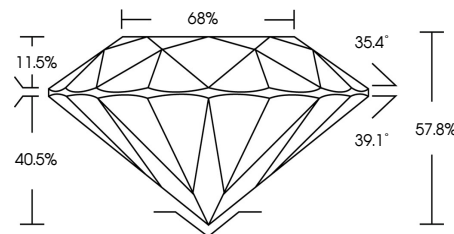

ELECTRONIC COPY

636436549
Report verification at igi.org

October 29, 2024
IGI Report Number **636436549**
Description **NATURAL DIAMOND**
Shape and Cutting Style **ROUND BRILLIANT**
Measurements **13.66 - 13.71 X 7.92 MM**
GRADING RESULTS
Carat Weight **9.79 CARATS**
Color Grade **NATURAL FANCY BLACK**

October 29, 2024
IGI Report Number **636436549**
Description **NATURAL DIAMOND**
Shape and Cutting Style **ROUND BRILLIANT**
Measurements **13.66 - 13.71 X 7.92 MM**
GRADING RESULTS
Carat Weight **9.79 CARATS**
Color Grade **NATURAL FANCY BLACK**
ADDITIONAL GRADING INFORMATION
Fluorescence **NONE**
Inscription(s) **636436549**

PROPORTIONS

Sample Image Used

COLOR

D - F	G - J	K - M	N - R	S - Z	FANCY
Colorless	Near Colorless	Slightly Tinted	Very Light Color	Light Color	

CLARITY

IF	VS ¹⁻²	VS ¹⁻²	SI ¹⁻²	I ¹⁻³
Internally Flawless	Very Very Slightly Included	Very Slightly Included	Slightly Included	Included

ADDITIONAL GRADING INFORMATION

Fluorescence **NONE**
Inscription(s) **636436549**

IGI

October 29, 2024
IGI Report No **636436549**
ROUND BRILLIANT
Carat Weight **9.79 CARATS**
Color Grade **NATURAL FANCY BLACK**
Depth **57.8%**
Girdle **68%**
Culet **NONE**
Fluorescence **NONE**
Inscriptions(s) **636436549**