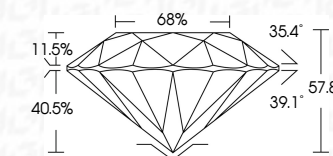

ELECTRONIC COPY

636436549
Report verification at igi.org

October 29, 2024
IGI Report Number **636436549**
Description **NATURAL DIAMOND**
Shape and Cutting Style **ROUND BRILLIANT**
Measurements **13.66 - 13.71 X 7.92 MM**
GRADING RESULTS
Carat Weight **9.79 CARATS**
Color Grade **NATURAL FANCY BLACK**

October 29, 2024
IGI Report Number **636436549**
Description **NATURAL DIAMOND**
Shape and Cutting Style **ROUND BRILLIANT**
Measurements **13.66 - 13.71 X 7.92 MM**
GRADING RESULTS
Carat Weight **9.79 CARATS**
Color Grade **NATURAL FANCY BLACK**
ADDITIONAL GRADING INFORMATION
Fluorescence **NONE**
Inscription(s) **636436549**

PROPORTIONS

Sample Image Used

COLOR

D - F	G - J	K - M	N - R	S - Z	FANCY
Colorless	Near Colorless	Slightly Tinted	Very Light Color	Light Color	

CLARITY

IF	VS ¹⁻²	VS ¹⁻²	SI ¹⁻²	I ¹⁻³
Internally Flawless	Very Very Slightly Included	Very Slightly Included	Slightly Included	Included

ADDITIONAL GRADING INFORMATION

Fluorescence **NONE**
Inscription(s) **636436549**

IGI

October 29, 2024
IGI Report No **636436549**
ROUND BRILLIANT
Carat Weight **9.79 CARATS**
Color Grade **NATURAL FANCY BLACK**
Depth **57.8%**
Girdle **68%**
Culet **NONE**
Fluorescence **NONE**
Inscriptions(s) **636436549**