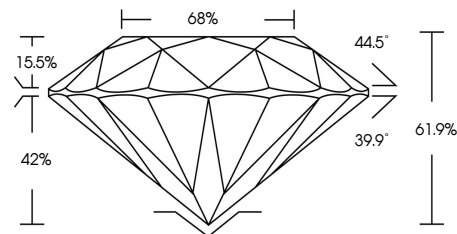

ELECTRONIC COPY

636436548
Report verification at igi.org

October 25, 2024
IGI Report Number **636436548**
Description **NATURAL DIAMOND**
Shape and Cutting Style **ROUND BRILLIANT**
Measurements **13.13 - 13.18 X 8.14 MM**
GRADING RESULTS
Carat Weight **9.47 CARATS**
Color Grade **NATURAL FANCY BLACK**

October 25, 2024
IGI Report Number **636436548**
Description **NATURAL DIAMOND**
Shape and Cutting Style **ROUND BRILLIANT**
Measurements **13.13 - 13.18 X 8.14 MM**
GRADING RESULTS
Carat Weight **9.47 CARATS**
Color Grade **NATURAL FANCY BLACK**
ADDITIONAL GRADING INFORMATION
Fluorescence **NONE**
Inscription(s) **636436548**

PROPORTIONS

Sample Image Used

COLOR

D - F	G - J	K - M	N - R	S - Z	FANCY
Colorless	Near Colorless	Slightly Tinted	Very Light Color	Light Color	

CLARITY

IF	VS ¹⁻²	VS ¹⁻²	SI ¹⁻²	I ¹⁻³
Internally Flawless	Very Very Slightly Included	Very Slightly Included	Slightly Included	Included

ADDITIONAL GRADING INFORMATION

Fluorescence **NONE**
Inscription(s) **636436548**

IGI

October 25, 2024
IGI Report No **636436548**
ROUND BRILLIANT
Carat Weight **9.47 CARATS**
Color Grade **NATURAL FANCY BLACK**
Depth **61.9%**
Table **68%**
Culet **NONE**
Fluorescence **NONE**
Inscription(s) **636436548**