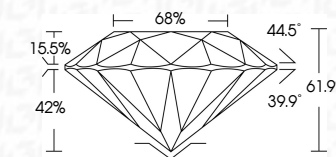

ELECTRONIC COPY

636436548
Report verification at igi.org

October 25, 2024
IGI Report Number **636436548**
Description **NATURAL DIAMOND**
Shape and Cutting Style **ROUND BRILLIANT**
Measurements **13.13 - 13.18 X 8.14 MM**
GRADING RESULTS
Carat Weight **9.47 CARATS**
Color Grade **NATURAL FANCY BLACK**

October 25, 2024
IGI Report Number **636436548**
Description **NATURAL DIAMOND**
Shape and Cutting Style **ROUND BRILLIANT**
Measurements **13.13 - 13.18 X 8.14 MM**
GRADING RESULTS
Carat Weight **9.47 CARATS**
Color Grade **NATURAL FANCY BLACK**
ADDITIONAL GRADING INFORMATION
Fluorescence **NONE**
Inscription(s) **636436548**

PROPORTIONS

Sample Image Used

COLOR

D - F	G - J	K - M	N - R	S - Z	FANCY
Colorless	Near Colorless	Slightly Tinted	Very Light Color	Light Color	

CLARITY

IF	VS ¹⁻²	VS ¹⁻²	SI ¹⁻²	I ¹⁻³
Internally Flawless	Very Very Slightly Included	Very Slightly Included	Slightly Included	Included