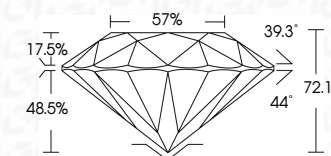

ELECTRONIC COPY

636436533
Report verification at igi.org

October 24, 2024
IGI Report Number **636436533**
Description **NATURAL DIAMOND**
Shape and Cutting Style **ROUND BRILLIANT**
Measurements **7.89 - 7.97 X 5.72 MM**
GRADING RESULTS
Carat Weight **2.32 CARATS**
Color Grade **NATURAL FANCY BLACK**

October 24, 2024
IGI Report Number **636436533**
Description **NATURAL DIAMOND**
Shape and Cutting Style **ROUND BRILLIANT**
Measurements **7.89 - 7.97 X 5.72 MM**
GRADING RESULTS
Carat Weight **2.32 CARATS**
Color Grade **NATURAL FANCY BLACK**
ADDITIONAL GRADING INFORMATION
Fluorescence **NONE**
Inscription(s) **636436533**

PROPORTIONS

Sample Image Used

COLOR

D - F	G - J	K - M	N - R	S - Z	FANCY
Colorless	Near Colorless	Slightly Tinted	Very Light Color	Light Color	

CLARITY

IF	VS ¹⁻²	VS ¹⁻²	SI ¹⁻²	I ¹⁻³
Internally Flawless	Very Very Slightly Included	Very Slightly Included	Slightly Included	Included

ADDITIONAL GRADING INFORMATION

Fluorescence **NONE**
Inscription(s) **636436533**

IGI

October 24, 2024
IGI Report No **636436533**
ROUND BRILLIANT
Carat Weight **2.32 CARATS**
Color Grade **NATURAL FANCY BLACK**
Depth **72.1%**
Table **57%**
Culet **NONE**
Fluorescence **NONE**
Inscription(s) **636436533**