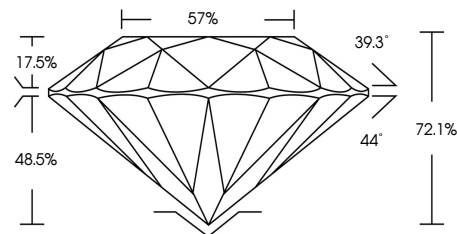

ELECTRONIC COPY

636436533
Report verification at igi.org

October 24, 2024
IGI Report Number **636436533**
Description **NATURAL DIAMOND**
Shape and Cutting Style **ROUND BRILLIANT**
Measurements **7.89 - 7.97 X 5.72 MM**
GRADING RESULTS
Carat Weight **2.32 CARATS**
Color Grade **NATURAL FANCY BLACK**

October 24, 2024
IGI Report Number **636436533**
Description **NATURAL DIAMOND**
Shape and Cutting Style **ROUND BRILLIANT**
Measurements **7.89 - 7.97 X 5.72 MM**
GRADING RESULTS
Carat Weight **2.32 CARATS**
Color Grade **NATURAL FANCY BLACK**
ADDITIONAL GRADING INFORMATION
Fluorescence **NONE**
Inscription(s) **636436533**

PROPORTIONS

Sample Image Used

COLOR

D - F	G - J	K - M	N - R	S - Z	FANCY
Colorless	Near Colorless	Slightly Tinted	Very Light Color	Light Color	

CLARITY

IF	VS ¹⁻²	VS ¹⁻²	SI ¹⁻²	I ¹⁻³
Internally Flawless	Very Very Slightly Included	Very Slightly Included	Slightly Included	Included

ADDITIONAL GRADING INFORMATION

Fluorescence **NONE**
Inscription(s) **636436533**

IGI

October 24, 2024
IGI Report No **636436533**
ROUND BRILLIANT
Carat Weight **2.32 CARATS**
Color Grade **NATURAL FANCY BLACK**
Depth **72.1%**
Table **57%**
Culet **NONE**
Fluorescence **NONE**
Inscription(s) **636436533**