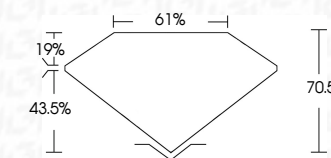

ADDITIONAL GRADING INFORMATION

Fluorescence **NONE**
Inscription(s) **636436234**

COLOR

D - F	G - J	K - M	N - R	S - Z	FANCY
Colorless	Near Colorless	Slightly Tinted	Very Light Color	Light Color	

CLARITY

IF	VS¹⁻²	VS¹⁻²	SI¹⁻²	I¹⁻³
Internally Flawless	Very Very Slightly Included	Very Slightly Included	Slightly Included	Included