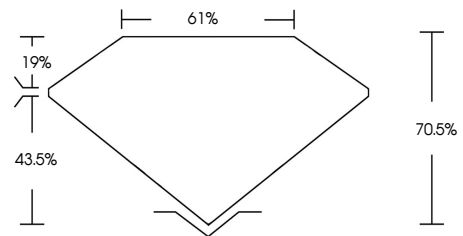

ELECTRONIC COPY

636436234
Report verification at igi.org

September 30, 2024
IGI Report Number **636436234**
Description **NATURAL DIAMOND**
Shape and Cutting Style **EMERALD CUT**
Measurements **5.85 X 5.83 X 4.11 MM**
GRADING RESULTS
Carat Weight **1.30 CARAT**
Color Grade **NATURAL FANCY BLACK**

September 30, 2024
IGI Report Number **636436234**
Description **NATURAL DIAMOND**
Shape and Cutting Style **EMERALD CUT**
Measurements **5.85 X 5.83 X 4.11 MM**
GRADING RESULTS
Carat Weight **1.30 CARAT**
Color Grade **NATURAL FANCY BLACK**
ADDITIONAL GRADING INFORMATION
Fluorescence **NONE**
Inscription(s) **636436234**

PROPORTIONS

Sample Image Used