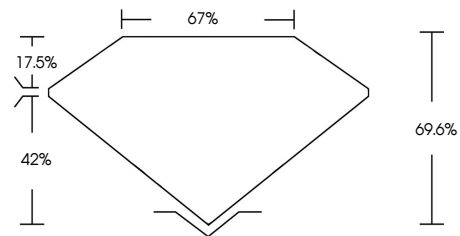

ELECTRONIC COPY

636436223
Report verification at igi.org

September 30, 2024
IGI Report Number **636436223**
Description **NATURAL DIAMOND**
Shape and Cutting Style **CUSHION MODIFIED BRILLIANT**
Measurements **6.06 X 5.62 X 3.91 MM**
GRADING RESULTS
Carat Weight **1.23 CARAT**
Color Grade **NATURAL FANCY BLACK**

September 30, 2024
IGI Report Number **636436223**
Description **NATURAL DIAMOND**
Shape and Cutting Style **CUSHION MODIFIED BRILLIANT**
Measurements **6.06 X 5.62 X 3.91 MM**
GRADING RESULTS
Carat Weight **1.23 CARAT**
Color Grade **NATURAL FANCY BLACK**
ADDITIONAL GRADING INFORMATION
Fluorescence **NONE**
Inscription(s) **636436223**

PROPORTIONS

Sample Image Used