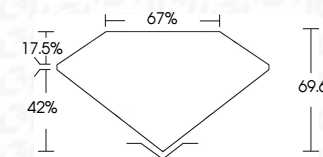

ADDITIONAL GRADING INFORMATION

Fluorescence **NONE**
Inscription(s) **636436223**

COLOR

D - F	G - J	K - M	N - R	S - Z	FANCY
Colorless	Near Colorless	Slightly Tinted	Very Light Color	Light Color	

CLARITY

IF	VS¹⁻²	VS¹⁻²	SI¹⁻²	I¹⁻³
Internally Flawless	Very Very Slightly Included	Very Slightly Included	Slightly Included	Included