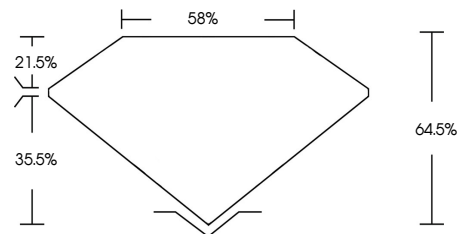

ELECTRONIC COPY

636436220
Report verification at igi.org

October 24, 2024
IGI Report Number **636436220**
Description **NATURAL DIAMOND**
Shape and Cutting Style **PEAR BRILLIANT**
Measurements **8.19 X 4.65 X 3.00 MM**
GRADING RESULTS
Carat Weight **0.88 CARAT**
Color Grade **NATURAL FANCY BLACK**

October 24, 2024
IGI Report Number **636436220**
Description **NATURAL DIAMOND**
Shape and Cutting Style **PEAR BRILLIANT**
Measurements **8.19 X 4.65 X 3.00 MM**
GRADING RESULTS
Carat Weight **0.88 CARAT**
Color Grade **NATURAL FANCY BLACK**
ADDITIONAL GRADING INFORMATION
Fluorescence **NONE**
Inscription(s) **636436220**

PROPORTIONS

Sample Image Used

COLOR

D - F	G - J	K - M	N - R	S - Z	FANCY
Colorless	Near Colorless	Slightly Tinted	Very Light Color	Light Color	

CLARITY

IF	VS ¹⁻²	VS ¹⁻²	SI ¹⁻²	I ¹⁻³
Internally Flawless	Very Very Slightly Included	Very Slightly Included	Slightly Included	Included