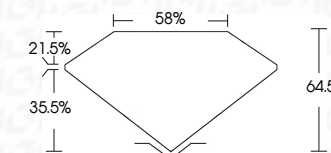

ELECTRONIC COPY

636436220
Report verification at igi.org

October 24, 2024
IGI Report Number **636436220**
Description **NATURAL DIAMOND**
Shape and Cutting Style **PEAR BRILLIANT**
Measurements **8.19 X 4.65 X 3.00 MM**
GRADING RESULTS
Carat Weight **0.88 CARAT**
Color Grade **NATURAL FANCY BLACK**

October 24, 2024
IGI Report Number **636436220**
Description **NATURAL DIAMOND**
Shape and Cutting Style **PEAR BRILLIANT**
Measurements **8.19 X 4.65 X 3.00 MM**
GRADING RESULTS
Carat Weight **0.88 CARAT**
Color Grade **NATURAL FANCY BLACK**
ADDITIONAL GRADING INFORMATION
Fluorescence **NONE**
Inscription(s) **636436220**

PROPORTIONS

Sample Image Used

COLOR

D - F	G - J	K - M	N - R	S - Z	FANCY
Colorless	Near Colorless	Slightly Tinted	Very Light Color	Light Color	

CLARITY

IF	VS ¹⁻²	VS ¹⁻²	SI ¹⁻²	I ¹⁻³
Internally Flawless	Very Very Slightly Included	Very Slightly Included	Slightly Included	Included