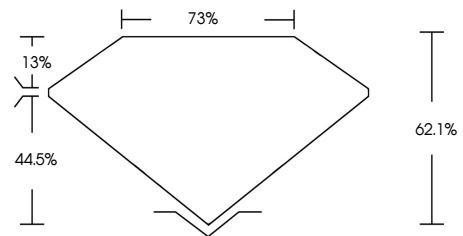

ELECTRONIC COPY

636436213
Report verification at igi.org

September 27, 2024
IGI Report Number **636436213**
Description **NATURAL DIAMOND**
Shape and Cutting Style **PEAR BRILLIANT**
Measurements **6.26 X 7.68 X 4.26 MM**
GRADING RESULTS
Carat Weight **1.21 CARAT**
Color Grade **NATURAL FANCY BLACK**

September 27, 2024
IGI Report Number **636436213**
Description **NATURAL DIAMOND**
Shape and Cutting Style **PEAR BRILLIANT**
Measurements **6.26 X 7.68 X 4.26 MM**
GRADING RESULTS
Carat Weight **1.21 CARAT**
Color Grade **NATURAL FANCY BLACK**
ADDITIONAL GRADING INFORMATION
Fluorescence **NONE**
Inscription(s) **636436213**

PROPORTIONS

Sample Image Used