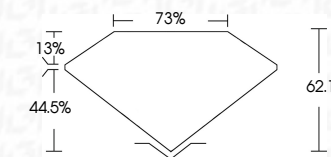

ADDITIONAL GRADING INFORMATION

Fluorescence **NONE**
Inscription(s) **636436213**

COLOR

D - F	G - J	K - M	N - R	S - Z	FANCY
Colorless	Near Colorless	Slightly Tinted	Very Light Color	Light Color	

CLARITY

IF	VS¹⁻²	VS¹⁻²	SI¹⁻²	I¹⁻³
Internally Flawless	Very Very Slightly Included	Very Slightly Included	Slightly Included	Included