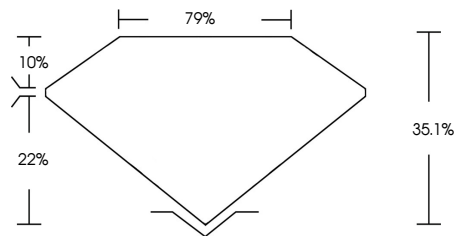

ELECTRONIC COPY

636436202
Report verification at igi.org

September 27, 2024
IGI Report Number **636436202**
Description **NATURAL DIAMOND**
Shape and Cutting Style **PEAR BRILLIANT**
Measurements **6.98 X 12.71 X 3.46 MM**
GRADING RESULTS
Carat Weight **2.24 CARATS**
Color Grade **NATURAL FANCY BLACK**

September 27, 2024
IGI Report Number **636436202**
Description **NATURAL DIAMOND**
Shape and Cutting Style **PEAR BRILLIANT**
Measurements **6.98 X 12.71 X 3.46 MM**
GRADING RESULTS
Carat Weight **2.24 CARATS**
Color Grade **NATURAL FANCY BLACK**
ADDITIONAL GRADING INFORMATION
Fluorescence **NONE**
Inscription(s) **636436202**

PROPORTIONS

Sample Image Used