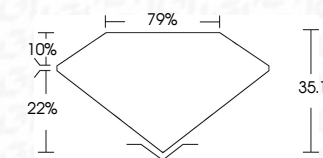

ADDITIONAL GRADING INFORMATION

Fluorescence **NONE**
Inscription(s) **636436202**

COLOR

D - F	G - J	K - M	N - R	S - Z	FANCY
Colorless	Near Colorless	Slightly Tinted	Very Light Color	Light Color	

CLARITY

IF	VS¹⁻²	VS¹⁻²	SI¹⁻²	I¹⁻³
Internally Flawless	Very Very Slightly Included	Very Slightly Included	Slightly Included	Included