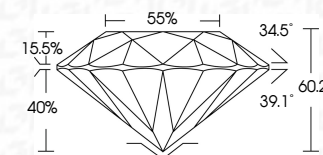

ADDITIONAL GRADING INFORMATION

Fluorescence **NONE**
Inscription(s) **636436197**

COLOR

D - F	G - J	K - M	N - R	S - Z	FANCY
Colorless	Near Colorless	Slightly Tinted	Very Light Color	Light Color	

CLARITY

IF	VS¹⁻²	VS¹⁻²	SI¹⁻²	I¹⁻³
Internally Flawless	Very Very Slightly Included	Very Slightly Included	Slightly Included	Included