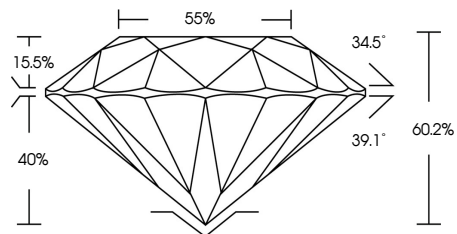

ELECTRONIC COPY

636436197
Report verification at igi.org

September 27, 2024
IGI Report Number **636436197**
Description **NATURAL DIAMOND**
Shape and Cutting Style **ROUND BRILLIANT**
Measurements **5.50 - 5.53 X 3.32 MM**
GRADING RESULTS
Carat Weight **0.64 CARAT**
Color Grade **NATURAL FANCY BLACK**

September 27, 2024
IGI Report Number **636436197**
Description **NATURAL DIAMOND**
Shape and Cutting Style **ROUND BRILLIANT**
Measurements **5.50 - 5.53 X 3.32 MM**
GRADING RESULTS
Carat Weight **0.64 CARAT**
Color Grade **NATURAL FANCY BLACK**
ADDITIONAL GRADING INFORMATION
Fluorescence **NONE**
Inscription(s) **636436197**

PROPORTIONS

Sample Image Used