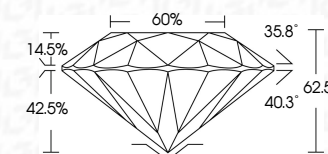

ADDITIONAL GRADING INFORMATION

Fluorescence **NONE**
Inscription(s) **636436186**

COLOR

D - F	G - J	K - M	N - R	S - Z	FANCY
Colorless	Near Colorless	Slightly Tinted	Very Light Color	Light Color	

CLARITY

IF	VS¹⁻²	VS¹⁻²	SI¹⁻²	I¹⁻³
Internally Flawless	Very Very Slightly Included	Very Slightly Included	Slightly Included	Included