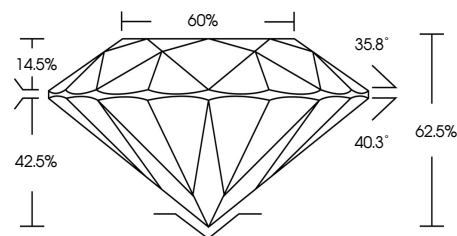

ELECTRONIC COPY

636436186
Report verification at igi.org

September 27, 2024
IGI Report Number **636436186**
Description **NATURAL DIAMOND**
Shape and Cutting Style **ROUND BRILLIANT**
Measurements **11.98 - 12.26 X 7.57 MM**
GRADING RESULTS
Carat Weight **7.20 CARATS**
Color Grade **NATURAL FANCY BLACK**

September 27, 2024
IGI Report Number **636436186**
Description **NATURAL DIAMOND**
Shape and Cutting Style **ROUND BRILLIANT**
Measurements **11.98 - 12.26 X 7.57 MM**
GRADING RESULTS
Carat Weight **7.20 CARATS**
Color Grade **NATURAL FANCY BLACK**
ADDITIONAL GRADING INFORMATION
Fluorescence **NONE**
Inscription(s) **636436186**

PROPORTIONS

Sample Image Used