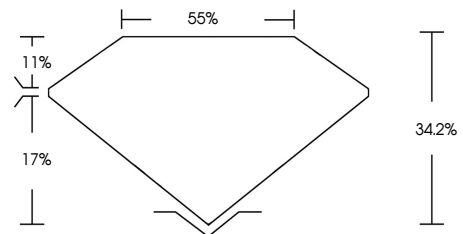

ELECTRONIC COPY

636435998
Report verification at igi.org

October 24, 2024
IGI Report Number **636435998**
Description **NATURAL DIAMOND**
Shape and Cutting Style **KITE MIXED CUT**
Measurements **11.10 X 8.38 X 2.87 MM**
GRADING RESULTS
Carat Weight **1.59 CARAT**
Color Grade **NATURAL FANCY BLACK**

October 24, 2024
IGI Report Number **636435998**
Description **NATURAL DIAMOND**
Shape and Cutting Style **KITE MIXED CUT**
Measurements **11.10 X 8.38 X 2.87 MM**
GRADING RESULTS
Carat Weight **1.59 CARAT**
Color Grade **NATURAL FANCY BLACK**
ADDITIONAL GRADING INFORMATION
Fluorescence **NONE**
Inscription(s) **636435998**

PROPORTIONS

Sample Image Used