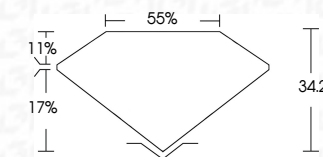

COLOR

D - F	G - J	K - M	N - R	S - Z	FANCY
Colorless	Near Colorless	Slightly Tinted	Very Light Color	Light Color	

CLARITY

IF	VS¹⁻²	VS¹⁻²	SI¹⁻²	I¹⁻³
Internally Flawless	Very Very Slightly Included	Very Slightly Included	Slightly Included	Included

ADDITIONAL GRADING INFORMATION

Fluorescence **NONE**
Inscription(s) **636435998**