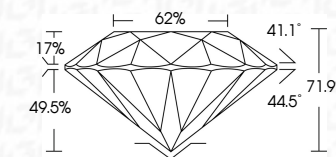

ELECTRONIC COPY

636434742
Report verification at igi.org

October 29, 2024
IGI Report Number **636434742**
Description **NATURAL DIAMOND**
Shape and Cutting Style **ROUND BRILLIANT**
Measurements **11.78 - 11.85 X 8.50 MM**
GRADING RESULTS
Carat Weight **7.68 CARATS**
Color Grade **NATURAL FANCY BLACK**

October 29, 2024
IGI Report Number **636434742**
Description **NATURAL DIAMOND**
Shape and Cutting Style **ROUND BRILLIANT**
Measurements **11.78 - 11.85 X 8.50 MM**
GRADING RESULTS
Carat Weight **7.68 CARATS**
Color Grade **NATURAL FANCY BLACK**
ADDITIONAL GRADING INFORMATION
Fluorescence **NONE**
Inscription(s) **636434742**

PROPORTIONS

Sample Image Used

COLOR

D - F	G - J	K - M	N - R	S - Z	FANCY
Colorless	Near Colorless	Slightly Tinted	Very Light Color	Light Color	

CLARITY

IF	VVS ¹⁻²	VS ¹⁻²	SI ¹⁻²	I ¹⁻³
Internally Flawless	Very Very Slightly Included	Very Slightly Included	Slightly Included	Included

ADDITIONAL GRADING INFORMATION

Fluorescence **NONE**
Inscription(s) **636434742**

IGI

October 29, 2024
IGI Report No **636434742**
ROUND BRILLIANT
Carat Weight **7.68 CARATS**
Color Grade **NATURAL FANCY BLACK**
Depth **71.9%**
Table **62%**
Culet **NONE**
Fluorescence **NONE**
Inscriptions(s) **636434742**