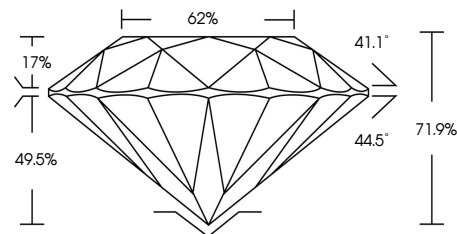

ELECTRONIC COPY

636434742
Report verification at igi.org

October 29, 2024
IGI Report Number **636434742**
Description **NATURAL DIAMOND**
Shape and Cutting Style **ROUND BRILLIANT**
Measurements **11.78 - 11.85 X 8.50 MM**
GRADING RESULTS
Carat Weight **7.68 CARATS**
Color Grade **NATURAL FANCY BLACK**

October 29, 2024
IGI Report Number **636434742**
Description **NATURAL DIAMOND**
Shape and Cutting Style **ROUND BRILLIANT**
Measurements **11.78 - 11.85 X 8.50 MM**
GRADING RESULTS
Carat Weight **7.68 CARATS**
Color Grade **NATURAL FANCY BLACK**
ADDITIONAL GRADING INFORMATION
Fluorescence **NONE**
Inscription(s) **636434742**

PROPORTIONS

Sample Image Used

COLOR

D - F	G - J	K - M	N - R	S - Z	FANCY
Colorless	Near Colorless	Slightly Tinted	Very Light Color	Light Color	

CLARITY

IF	VVS ¹⁻²	VS ¹⁻²	SI ¹⁻²	I ¹⁻³
Internally Flawless	Very Very Slightly Included	Very Slightly Included	Slightly Included	Included

ADDITIONAL GRADING INFORMATION

Fluorescence **NONE**
Inscription(s) **636434742**

IGI

October 29, 2024
IGI Report No **636434742**
ROUND BRILLIANT
Carat Weight **7.68 CARATS**
Color Grade **NATURAL FANCY BLACK**
Depth **71.9%**
Table **62%**
Culet **NONE**
Fluorescence **NONE**
Inscriptions(s) **636434742**