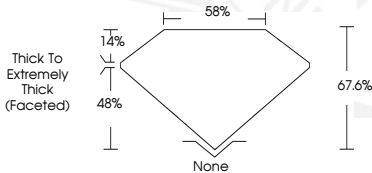

**SQUARE CUSHION MODIFIED
BRILLIANT**
NATURAL DIAMOND
4.65 X 4.47 X 3.02 MM
Carat Weight **0.51 CARAT**
Color Grade **NATURAL FANCY
YELLOW**
Clarity Grade **SI 1**
Cut Grade **GOOD**
Polish **VERY GOOD**
Symmetry **GOOD**
Fluorescence **VERY SLIGHT**

DIAMOND REPORT

May 30, 2024
IGI Report Number **635473117**
Description **NATURAL DIAMOND**
Shape and Cutting Style **SQUARE CUSHION MODIFIED BRILLIANT**
Measurements **4.65 X 4.47 X 3.02 MM**

GRADING RESULTS

Carat Weight **0.51 CARAT**
Color Grade **NATURAL FANCY YELLOW**
Clarity Grade **SI 1**
Cut Grade **GOOD**

ADDITIONAL GRADING INFORMATION

Polish **VERY GOOD**
Symmetry **GOOD**
Fluorescence **VERY SLIGHT**
Identification Features **FEATHER, INDENTED NATURAL, CAVITY**

**SQUARE CUSHION MODIFIED
BRILLIANT**
NATURAL DIAMOND
4.65 X 4.47 X 3.02 MM
Carat Weight **0.51 CARAT**
Color Grade **NATURAL FANCY
YELLOW**
Clarity Grade **SI 1**
Cut Grade **GOOD**
Polish **VERY GOOD**
Symmetry **GOOD**
Fluorescence **VERY SLIGHT**