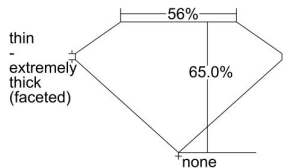

GIA®

FACSIMILE

GIA REPORT 6352666792

Verify this report at GIA.edu

GIA NATURAL DIAMOND DOSSIER®

July 28, 2020
GIA Report Number 6352666792
Shape and Cutting Style ..... Heart Brilliant
Measurements ..... 5.15 x 6.44 x 4.19 mm

GRADING RESULTS

Carat Weight ..... 0.91 carat
Color Grade ..... D
Clarity Grade I1

ADDITIONAL GRADING INFORMATION

Polish ..... Excellent
Symmetry ..... Good
Fluorescence ..... None
Clarity Characteristics ..... Cloud, Crystal, Feather
Inscription(s): GIA 6352666792

PROPORTIONS

Profile not to actual proportions

GRADING SCALES

GIA COLOR SCALE		GIA CLARITY SCALE	
COLORLESS	D	VERY VERY SLIGHTLY INCLUDED	FLAWLESS
	E		INTERNALLY FLAWLESS
	F		VVS₁
	G		VVS₂
	H		VS₁
	I		VS₂
	J		SI₁
	K		SI₂
	L		I₁
	M		I₂
NEAR COLORLESS	N	SLIGHTLY INCLUDED	I₃
	O		
	P		
	Q		
FAINT	R		
	S		
	T		
	U		
VERT LIGHT	V		
	W		
	X		
	Y		
LIGHT	Z