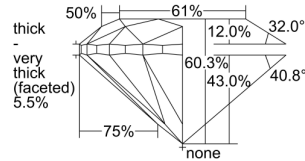

GIA®

FACSIMILE

GIA REPORT 6351572601

Verify this report at GIA.edu

GIA NATURAL DIAMOND DOSSIER®

July 26, 2020
GIA Report Number 6351572601
Shape and Cutting Style ..... Round Brilliant
Measurements ..... 5.05 - 5.08 x 3.06 mm

GRADING RESULTS

Carat Weight ..... 0.50 carat
Color Grade ..... K
Clarity Grade VS1
Cut Grade ..... Good

ADDITIONAL GRADING INFORMATION

Polish ..... Excellent
Symmetry ..... Very Good
Fluorescence ..... Faint
Clarity Characteristics ..... Cloud
Inscription(s): GIA 6351572601

PROPORTIONS

Profile to actual proportions

GRADING SCALES

GIA COLOR SCALE	GIA CLARITY SCALE	GIA CUT SCALE	
D	FLAWLESS	EXCELLENT	
E	INTERNALLY FLAWLESS		
F		VVS₁	VERY GOOD
G	VVS₂		
H	VS₁	GOOD	
I	VS₂		
J	SI₁	FAIR	
K	SI₂		
L	I₁	POOR	
M			
N			
O	I₂		
P			
Q	I₃		
R			
S			
T			
U			
V			
W			
X			
Y			
Z