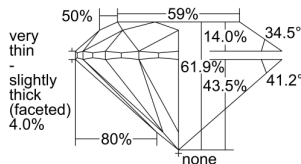

GIA®

FACSIMILE

GIA REPORT 6351442404

Verify this report at GIA.edu

GIA NATURAL DIAMOND DOSSIER®

July 13, 2020
GIA Report Number 6351442404
Shape and Cutting Style ..... Round Brilliant
Measurements ..... 5.07 - 5.09 x 3.14 mm

GRADING RESULTS

Carat Weight ..... 0.50 carat
Color Grade ..... M, Faint Brown
Clarity Grade S11
Cut Grade ..... Very Good

ADDITIONAL GRADING INFORMATION

Polish ..... Excellent
Symmetry ..... Excellent
Fluorescence ..... None
Clarity Characteristics..... Cavity, Feather, Crystal
Inscription(s): GIA 6351442404

PROPORTIONS

Profile to actual proportions

GRADING SCALES

GIA COLOR SCALE	GIA CLARITY SCALE	GIA CUT SCALE	
D	FLAWLESS	EXCELLENT	
E	INTERNALLY FLAWLESS		
F		VVS₁	VERY GOOD
G	VVS₂		
H	VS₁	GOOD	
I	VS₂		
J	S1₁	FAIR	
K	S1₂		
L	I₁	POOR	
M	I₂		
N	I₃		
O			
P			
Q			
R			
S			
T			
U			
V			
W			
X			
Y			
Z