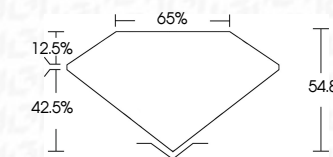

ADDITIONAL GRADING INFORMATION

Fluorescence **NONE**
Inscription(s) **634461265**

COLOR

D - F	G - J	K - M	N - R	S - Z	FANCY
Colorless	Near Colorless	Slightly Tinted	Very Light Color	Light Color	

CLARITY

IF	VS¹⁻²	VS¹⁻²	SI¹⁻²	I¹⁻³
Internally Flawless	Very Very Slightly Included	Very Slightly Included	Slightly Included	Included