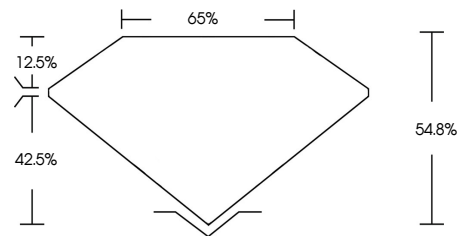

ELECTRONIC COPY

634461265
Report verification at igi.org

September 24, 2024
IGI Report Number **634461265**
Description **NATURAL DIAMOND**
Shape and Cutting Style **EMERALD CUT**
Measurements **7.53 X 6.20 X 3.40 MM**
GRADING RESULTS
Carat Weight **1.66 CARAT**
Color Grade **NATURAL FANCY BLACK**

September 24, 2024
IGI Report Number **634461265**
Description **NATURAL DIAMOND**
Shape and Cutting Style **EMERALD CUT**
Measurements **7.53 X 6.20 X 3.40 MM**
GRADING RESULTS
Carat Weight **1.66 CARAT**
Color Grade **NATURAL FANCY BLACK**
ADDITIONAL GRADING INFORMATION
Fluorescence **NONE**
Inscription(s) **634461265**

PROPORTIONS

Sample Image Used