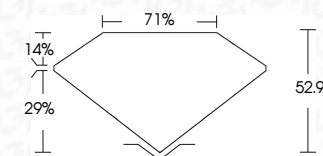

ADDITIONAL GRADING INFORMATION

Fluorescence **NONE**
Inscription(s) **634461264**

COLOR

D - F	G - J	K - M	N - R	S - Z	FANCY
Colorless	Near Colorless	Slightly Tinted	Very Light Color	Light Color	

CLARITY

IF	VS¹⁻²	VS¹⁻²	SI¹⁻²	I¹⁻³
Internally Flawless	Very Very Slightly Included	Very Slightly Included	Slightly Included	Included