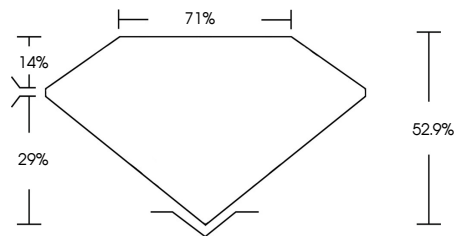

ELECTRONIC COPY

634461264
Report verification at igi.org

September 24, 2024
IGI Report Number **634461264**
Description **NATURAL DIAMOND**
Shape and Cutting Style **PEAR BRILLIANT**
Measurements **6.20 X 7.40 X 3.56 MM**
GRADING RESULTS
Carat Weight **1.40 CARAT**
Color Grade **NATURAL FANCY BLACK**

September 24, 2024
IGI Report Number **634461264**
Description **NATURAL DIAMOND**
Shape and Cutting Style **PEAR BRILLIANT**
Measurements **6.20 X 7.40 X 3.56 MM**
GRADING RESULTS
Carat Weight **1.40 CARAT**
Color Grade **NATURAL FANCY BLACK**
ADDITIONAL GRADING INFORMATION
Fluorescence **NONE**
Inscription(s) **634461264**

PROPORTIONS

Sample Image Used