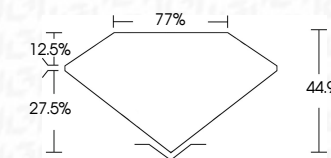

ADDITIONAL GRADING INFORMATION

Fluorescence **NONE**
Inscription(s) **634461248**

COLOR

D - F	G - J	K - M	N - R	S - Z	FANCY
Colorless	Near Colorless	Slightly Tinted	Very Light Color	Light Color	

CLARITY

IF	VS¹⁻²	VS¹⁻²	SI¹⁻²	I¹⁻³
Internally Flawless	Very Very Slightly Included	Very Slightly Included	Slightly Included	Included