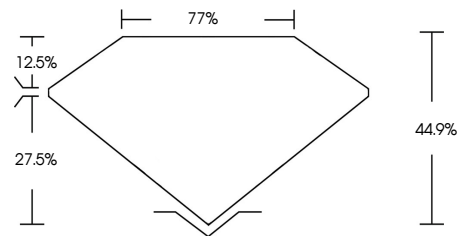

ELECTRONIC COPY

634461248
Report verification at igi.org

September 24, 2024
IGI Report Number **634461248**
Description **NATURAL DIAMOND**
Shape and Cutting Style **PEAR BRILLIANT**
Measurements **5.70 X 8.05 X 3.03 MM**
GRADING RESULTS
Carat Weight **1.07 CARAT**
Color Grade **NATURAL FANCY BLACK**

September 24, 2024
IGI Report Number **634461248**
Description **NATURAL DIAMOND**
Shape and Cutting Style **PEAR BRILLIANT**
Measurements **5.70 X 8.05 X 3.03 MM**
GRADING RESULTS
Carat Weight **1.07 CARAT**
Color Grade **NATURAL FANCY BLACK**
ADDITIONAL GRADING INFORMATION
Fluorescence **NONE**
Inscription(s) **634461248**

PROPORTIONS

Sample Image Used