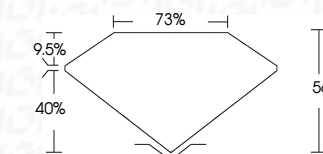

**ELECTRONIC COPY**

634461238  
Report verification at [igi.org](http://igi.org)

October 24, 2024  
IGI Report Number **634461238**  
Description **NATURAL DIAMOND**  
Shape and Cutting Style **EMERALD CUT**  
Measurements **10.63 X 8.20 X 4.59 MM**  
**GRADING RESULTS**  
Carat Weight **4.16 CARATS**  
Color Grade **NATURAL FANCY BLACK**

October 24, 2024  
IGI Report Number **634461238**  
Description **NATURAL DIAMOND**  
Shape and Cutting Style **EMERALD CUT**  
Measurements **10.63 X 8.20 X 4.59 MM**  
**GRADING RESULTS**  
Carat Weight **4.16 CARATS**  
Color Grade **NATURAL FANCY BLACK**  
**ADDITIONAL GRADING INFORMATION**  
Fluorescence **NONE**  
Inscription(s) **634461238**

**PROPORTIONS**

Sample Image Used

**COLOR**

D - F	G - J	K - M	N - R	S - Z	FANCY
Colorless	Near Colorless	Slightly Tinted	Very Light Color	Light Color	

**CLARITY**

IF	VS <sup>1-2</sup>	VS <sup>1-2</sup>	SI <sup>1-2</sup>	I <sup>1-3</sup>
Internally Flawless	Very Very Slightly Included	Very Slightly Included	Slightly Included	Included

**ADDITIONAL GRADING INFORMATION**

Fluorescence **NONE**  
Inscription(s) **634461238**

**IGI**

October 24, 2024  
IGI Report No 634461238  
**EMERALD CUT**  
10.63 X 8.20 X 4.59 MM  
4.16 CARATS  
NATURAL FANCY BLACK  
56%  
73%  
NONE  
IGI 634461238