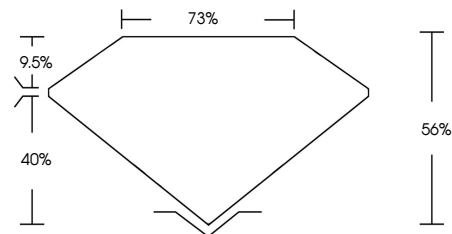

**ELECTRONIC COPY**

634461238  
Report verification at [igi.org](http://igi.org)

October 24, 2024  
IGI Report Number **634461238**  
Description **NATURAL DIAMOND**  
Shape and Cutting Style **EMERALD CUT**  
Measurements **10.63 X 8.20 X 4.59 MM**  
**GRADING RESULTS**  
Carat Weight **4.16 CARATS**  
Color Grade **NATURAL FANCY BLACK**

October 24, 2024  
IGI Report Number **634461238**  
Description **NATURAL DIAMOND**  
Shape and Cutting Style **EMERALD CUT**  
Measurements **10.63 X 8.20 X 4.59 MM**  
**GRADING RESULTS**  
Carat Weight **4.16 CARATS**  
Color Grade **NATURAL FANCY BLACK**  
**ADDITIONAL GRADING INFORMATION**  
Fluorescence **NONE**  
Inscription(s) **634461238**

**PROPORTIONS**

Sample Image Used

**COLOR**

D - F	G - J	K - M	N - R	S - Z	FANCY
Colorless	Near Colorless	Slightly Tinted	Very Light Color	Light Color	

**CLARITY**

IF	VS <sup>1-2</sup>	VS <sup>1-2</sup>	SI <sup>1-2</sup>	I <sup>1-3</sup>
Internally Flawless	Very Very Slightly Included	Very Slightly Included	Slightly Included	Included

**ADDITIONAL GRADING INFORMATION**

Fluorescence **NONE**  
Inscription(s) **634461238**

**IGI**

October 24, 2024  
IGI Report No 634461238  
**EMERALD CUT**  
10.63 X 8.20 X 4.59 MM  
4.16 CARATS  
NATURAL FANCY BLACK  
56%  
73%  
NONE  
IGI 634461238