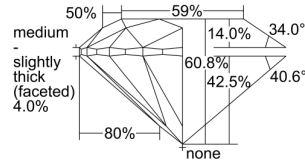

GIA®

FACSIMILE

GIA REPORT 6335722069

Verify this report at GIA.edu

GIA NATURAL DIAMOND DOSSIER®

September 19, 2019
GIA Report Number 6335722069
Shape and Cutting Style ..... Round Brilliant
Measurements ..... 6.06 - 6.09 x 3.70 mm

GRADING RESULTS

Carat Weight ..... 0.85 carat
Color Grade ..... K
Clarity Grade S11
Cut Grade ..... Excellent

ADDITIONAL GRADING INFORMATION

Polish ..... Excellent
Symmetry ..... Excellent
Fluorescence ..... None
Clarity Characteristics ..... Crystal
Inscription(s): GIA 6335722069

PROPORTIONS

Profile to actual proportions

GRADING SCALES

GIA COLOR SCALE	GIA CLARITY SCALE	GIA CUT SCALE	
D	FLAWLESS	EXCELLENT	
E	INTERNALLY FLAWLESS		
F		VVS₁	VERY GOOD
G	VVS₂		
H	VS₁	GOOD	
I	VS₂		
J	S1₁	FAIR	
K	S1₂		
L	I₁	POOR	
M	I₂		
N	I₃		
O			
P			
Q			
R			
S			
T			
U			
V			
W			
X			
Y			
Z