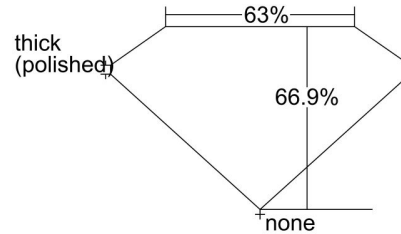

**GIA NATURAL DIAMOND GRADING REPORT**

May 27, 2022  
 GIA Report Number ..... 6332885796  
 Shape and Cutting Style ..... Emerald Cut  
 Measurements ..... 6.77 x 5.01 x 3.35 mm

**GRADING RESULTS**

Carat Weight ..... 1.05 carat  
 Color Grade ..... D  
 Clarity Grade ..... VVS1

**ADDITIONAL GRADING INFORMATION**

Polish ..... Very Good  
 Symmetry ..... Very Good  
 Fluorescence ..... Faint  
 Inscription(s): GIA 6332885796

**PROPORTIONS**

Profile not to actual proportions

**CLARITY CHARACTERISTICS**

**KEY TO SYMBOLS\***

- Pinpoint

**GRADING SCALES**

GIA COLOR SCALE		GIA CLARITY SCALE	
COLOURLESS	D	VERY VERY SLIGHTLY INCLUDED	FLAWLESS
	E		INTERNALLY FLAWLESS
	F		VVS <sub>1</sub>
NEAR COLOURLESS	G	VERY SLIGHTLY INCLUDED	VVS <sub>2</sub>
	H		VS <sub>1</sub>
	I		VS <sub>2</sub>
FANT	J	SLIGHTLY INCLUDED	SI <sub>1</sub>
	K		SI <sub>2</sub>
	L		I <sub>1</sub>
VERY LIGHT	M	INCLUDED	I <sub>2</sub>
	N		I <sub>3</sub>
	O		
LIGHT	P		
	Q		
	R		
	S		
	T		
	U		
	V		
W			
X			
Y			
Z			

\* Red symbols denote internal characteristics (inclusions). Green or black symbols denote external characteristics (blemishes). Diagram is an approximate representation of the diamond, and symbols shown indicate type, position, and approximate size of clarity characteristics. All clarity characteristics may not be shown. Details of finish are not shown.