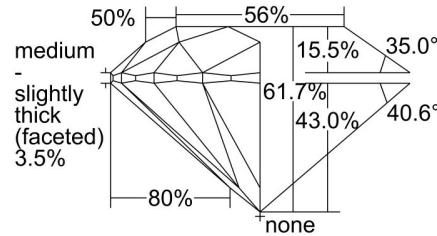

### GRADING RESULTS

Carat Weight ..... 1.31 carat

Color Grade ..... J

Clarity Grade ..... SI1

Cut Grade ..... Excellent

### PROPORTIONS

Profile to actual proportions

### CLARITY CHARACTERISTICS