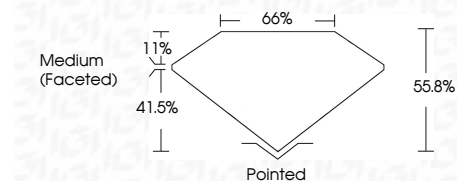

May 28, 2024
IGI Report Number **629459851**
Description **NATURAL DIAMOND**
Shape and Cutting Style **PEAR BRILLIANT**
Measurements **16.91 X 9.77 X 5.45 MM**
GRADING RESULTS
Carat Weight **5.15 CARATS**
Color Grade **K**
Clarity Grade **SI 1**
Cut Grade **VERY GOOD**

Carat Weight **5.15 CARATS**
Color Grade **K**
Clarity Grade **SI 1**
Cut Grade **VERY GOOD**

ADDITIONAL GRADING INFORMATION

Polish **EXCELLENT**
Symmetry **VERY GOOD**
Fluorescence **NONE**
Inscription(s) **629459851**

PROPORTIONS

Sample Image Used

CLARITY CHARACTERISTICS

KEY TO SYMBOLS

Red symbols indicate internal characteristics.
Green symbols indicate external characteristics.

COLOR

D - F	G - J	K - M	N - R	S - Z	FANCY
Colorless	Near Colorless	Slightly Tinted	Very Light Color	Light Color	

CLARITY

IF	VVS ¹⁻²	VS ¹⁻²	SI ¹⁻²	I ¹⁻³
Internally Flawless	Very Very Slightly Included	Very Slightly Included	Slightly Included	Included

ADDITIONAL GRADING INFORMATION

Polish **EXCELLENT**
Symmetry **VERY GOOD**
Fluorescence **NONE**
Inscription(s) **629459851**