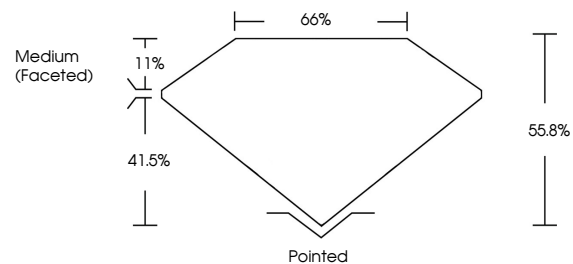

May 28, 2024
IGI Report Number **629459851**
Description **NATURAL DIAMOND**
Shape and Cutting Style **PEAR BRILLIANT**
Measurements **16.91 X 9.77 X 5.45 MM**
GRADING RESULTS
Carat Weight **5.15 CARATS**
Color Grade **K**
Clarity Grade **SI 1**
Cut Grade **VERY GOOD**

ELECTRONIC COPY

DIAMOND REPORT

May 28, 2024
IGI Report Number **629459851**
Description **NATURAL DIAMOND**
Shape and Cutting Style **PEAR BRILLIANT**
Measurements **16.91 X 9.77 X 5.45 MM**

GRADING RESULTS

Carat Weight **5.15 CARATS**
Color Grade **K**
Clarity Grade **SI 1**
Cut Grade **VERY GOOD**

ADDITIONAL GRADING INFORMATION

Polish **EXCELLENT**
Symmetry **VERY GOOD**
Fluorescence **NONE**
Inscription(s) **629459851**

PROPORTIONS

Sample Image Used

CLARITY CHARACTERISTICS

KEY TO SYMBOLS

Red symbols indicate internal characteristics.
Green symbols indicate external characteristics.

COLOR

D - F	G - J	K - M	N - R	S - Z	FANCY
Colorless	Near Colorless	Slightly Tinted	Very Light Color	Light Color	