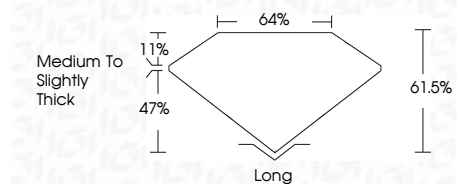

May 21, 2024  
IGI Report Number **629459599**  
Description **NATURAL DIAMOND**  
Shape and Cutting Style **EMERALD CUT**  
Measurements **19.20 X 13.29 X 8.17 MM**  
**GRADING RESULTS**  
Carat Weight **21.02 CARATS**  
Color Grade **J**  
Clarity Grade **VS 2**  
Cut Grade **EXCELLENT**

**ADDITIONAL GRADING INFORMATION**  
Polish **EXCELLENT**  
Symmetry **EXCELLENT**  
Fluorescence **VERY SLIGHT**

May 21, 2024  
IGI Report No. 629459599  
**EMERALD CUT**  
19.20 X 13.29 X 8.17 MM  
21.02 CARATS  
J  
Color Grade **EXCELLENT**  
VS 2  
Depth 61.05%  
Table 64%  
Girdle Medium To Slightly Thick  
Culet Long  
Polish **EXCELLENT**  
Symmetry **EXCELLENT**  
Fluorescence **VERY SLIGHT**

**ELECTRONIC COPY**

**DIAMOND REPORT**

May 21, 2024  
IGI Report Number **629459599**  
Description **NATURAL DIAMOND**  
Shape and Cutting Style **EMERALD CUT**  
Measurements **19.20 X 13.29 X 8.17 MM**

**GRADING RESULTS**

Carat Weight **21.02 CARATS**  
Color Grade **J**  
Clarity Grade **VS 2**  
Cut Grade **EXCELLENT**

**ADDITIONAL GRADING INFORMATION**

Polish **EXCELLENT**  
Symmetry **EXCELLENT**  
Fluorescence **VERY SLIGHT**