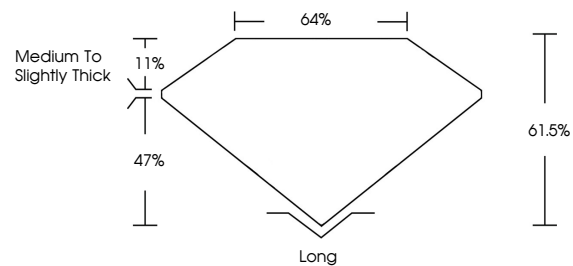

PROPORTIONS