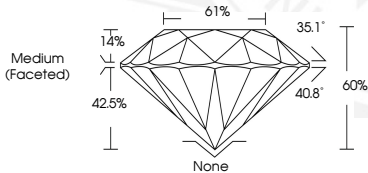

June 18, 2024
IGI Report Number **629444325**
ROUND BRILLIANT
NATURAL DIAMOND
5.42 - 5.48 X 3.26 MM
Carat Weight **0.59 CARAT**
Color Grade **J**
Clarity Grade **I 1**
Cut Grade **EXCELLENT**
Polish **VERY GOOD**
Symmetry **VERY GOOD**
Fluorescence **NONE**
Inscription(s) **IGI 629444325**

June 18, 2024
IGI Report Number **629444325**
ROUND BRILLIANT
NATURAL DIAMOND
5.42 - 5.48 X 3.26 MM
Carat Weight **0.59 CARAT**
Color Grade **J**
Clarity Grade **I 1**
Cut Grade **EXCELLENT**
Polish **VERY GOOD**
Symmetry **VERY GOOD**
Fluorescence **NONE**
Inscription(s) **IGI 629444325**