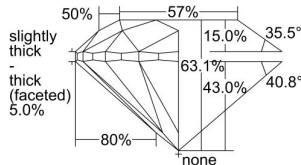

GIA®

FACSIMILE

GIA REPORT 6275435833

Verify this report at GIA.edu

GIA NATURAL DIAMOND DOSSIER®

November 17, 2017
GIA Report Number 6275435833
Shape and Cutting Style ..... Round Brilliant
Measurements ..... 4.22 - 4.24 x 2.67 mm

GRADING RESULTS

Carat Weight ..... 0.30 carat
Color Grade ..... N, Very Light Brown
Clarity Grade S11
Cut Grade ..... Very Good

ADDITIONAL GRADING INFORMATION

Polish ..... Very Good
Symmetry ..... Very Good
Fluorescence ..... Faint
Clarity Characteristics ..... Crystal
Inscription(s): GIA 6275435833

PROPORTIONS

Profile to actual proportions

GRADING SCALES

GIA COLOR SCALE	GIA CLARITY SCALE	GIA CUT SCALE	
D	FLAWLESS	EXCELLENT	
E	INTERNALLY FLAWLESS		
F		VVS₁	VERY GOOD
G	VVS₂		
H	VS₁	GOOD	
I	VS₂		
J	S1₁	FAIR	
K	S1₂		
L	I₁	POOR	
M	I₂		
N	I₃		
O			
P			
Q			
R			
S			
T			
U			
V			
W			
X			
Y			
Z