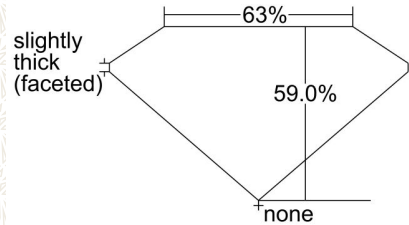

GIA COLORED DIAMOND REPORT

January 03, 2018
 Report Type Grading Report
 GIA Report Number 6272633771
 Shape and Cutting Style Round Brilliant
 Measurements 6.47 - 6.50 x 3.83 mm

Carat Weight 1.00 carat
 Color Grade Fancy Dark Greenish Gray
 Color Origin Natural
 Color Distribution Even
 Clarity Grade VS2
 Proportions:

Profile not to actual proportions

Polish Excellent
 Symmetry Excellent
 Fluorescence Faint
 Inscription(s): GIA 6272633771

Comments: Additional clouds are not shown.

ADDITIONAL INFORMATION

CLARITY CHARACTERISTICS

KEY TO SYMBOLS*

- Cloud
- Feather

* Red symbols denote internal characteristics (inclusions). Green or black symbols denote external characteristics (blemishes). Diagram is an approximate representation of the diamond, and symbols shown indicate type, position, and approximate size of clarity characteristics. All clarity characteristics may not be shown. Details of finish are not shown.