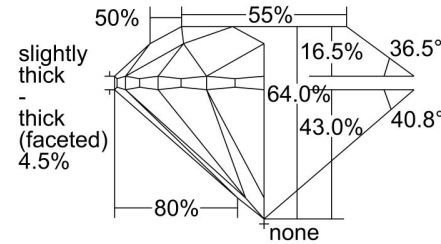

GIA NATURAL DIAMOND GRADING REPORT

February 28, 2021  
 GIA Report Number ..... 6261482427  
 Shape and Cutting Style ..... Round Brilliant  
 Measurements ..... 9.09 - 9.14 x 5.84 mm

GRADING RESULTS

Carat Weight ..... 3.05 carat  
 Color Grade ..... D  
 Clarity Grade ..... VS1  
 Cut Grade ..... Very Good

PROPORTIONS

Profile to actual proportions

CLARITY CHARACTERISTICS

KEY TO SYMBOLS\*

- Crystal
- Pinpoint
- ⋄ Needle
- Etch Channel
- △ Indented Natural
- ▽ Natural

\* Red symbols denote internal characteristics (inclusions). Green or black symbols denote external characteristics (blemishes). Diagram is an approximate representation of the diamond, and symbols shown indicate type, position, and approximate size of clarity characteristics. All clarity characteristics may not be shown. Details of finish are not shown.