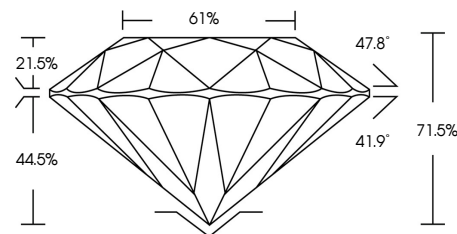

625413859

DIAMOND REPORT ELECTRONIC COPY

March 13, 2024
IGI Report Number 625413859
Description NATURAL DIAMOND
Shape and Cutting Style ROUND BRILLIANT
Measurements 9.26 - 9.30 x 6.63 mm
GRADING RESULTS
Carat Weight 3.82 CARATS
Color Grade NATURAL FANCY BLACK

March 13, 2024
IGI Report Number 625413859
Description NATURAL DIAMOND
Shape and Cutting Style ROUND BRILLIANT
Measurements 9.26 - 9.30 x 6.63 mm
GRADING RESULTS
Carat Weight 3.82 CARATS
Color Grade NATURAL FANCY BLACK

PROPORTIONS

Sample Image Used