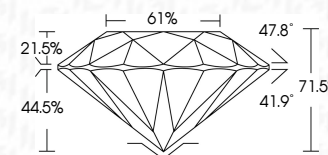

ADDITIONAL GRADING INFORMATION
Fluorescence NONE
Inscription(s) IGI 625413859

ADDITIONAL GRADING INFORMATION
Fluorescence NONE
Inscription(s) IGI 625413859

COLOR

Table with 6 columns: D-F, G-J, K-M, N-R, S-Z, FANCY. Row 1: Colorless, Near Colorless, Slightly Tinted, Very Light Color, Light Color.

CLARITY

Table with 5 columns: IF, VS 1-2, VS 1-2, SI 1-2, I 1-3. Row 1: Internally Flawless, Very Very Slightly Included, Very Slightly Included, Slightly Included, Included.

IGI