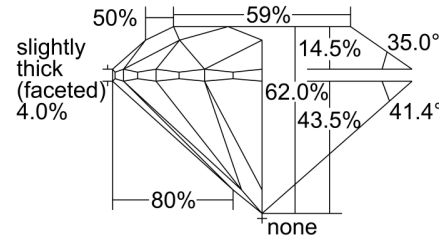

GIA DIAMOND GRADING REPORT

 February 03, 2017
 GIA Report Number **6242874046**
 Shape and Cutting Style **Round Brilliant**
 Measurements **8.37 - 8.40 x 5.19 mm**
GRADING RESULTS

 Carat Weight **2.25 carat**
 Color Grade **K**
 Clarity Grade **SI2**
 Cut Grade **Excellent**
ADDITIONAL GRADING INFORMATION

 Polish **Excellent**
 Symmetry **Excellent**
 Fluorescence **Faint**
 Inscription(s): **GIA 6242874046**
Comments: Clarity grade is based on clouds that are not shown. Surface graining is not shown.

PROPORTIONS

Profile to actual proportions

CLARITY CHARACTERISTICS

KEY TO SYMBOLS*

- Crystal
- ∖ Needle

* Red symbols denote internal characteristics (inclusions). Green or black symbols denote external characteristics (blemishes). Diagram is an approximate representation of the diamond, and symbols shown indicate type, position, and approximate size of clarity characteristics. All clarity characteristics may not be shown. Details of finish are not shown.