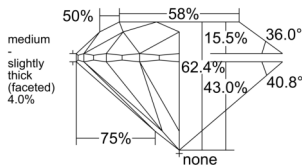

GIA®

FACSIMILE

GIA REPORT 6237587557

Verify this report at GIA.edu

GIA NATURAL DIAMOND DOSSIER®

May 16, 2025
GIA Report Number 6237587557
Shape and Cutting Style ..... Round Brilliant
Measurements ..... 5.06 - 5.08 x 3.16 mm

GRADING RESULTS

Carat Weight ..... 0.50 carat
Color Grade ..... E
Clarity Grade VVS1
Cut Grade ..... Excellent

ADDITIONAL GRADING INFORMATION

Polish ..... Excellent
Symmetry ..... Excellent
Fluorescence ..... None
Clarity Characteristics ..... Pinpoint
Inscription(s): GIA 6237587557

PROPORTIONS

Profile to actual proportions

GRADING SCALES

GIA COLOR SCALE	GIA CLARITY SCALE	GIA CUT SCALE	
D	FLAWLESS	EXCELLENT	
E	INTERNALLY FLAWLESS		
F		VVS₁	VERY GOOD
G	VVS₂		
H	VS₁	GOOD	
I	VS₂		
J	SI₁	FAIR	
K	SI₂		
L	I₁	POOR	
M			
N			
O	I₂		
P			
Q			
R	I₃		
S			
T			
U			
V			
W			
X			
Y			
Z