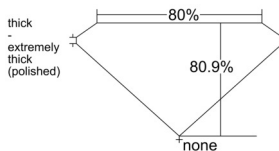

GIA®

FACSIMILE

GIA REPORT 6237504991

Verify this report at GIA.edu

GIA NATURAL DIAMOND DOSSIER®

February 11, 2025

GIA Report Number 6237504991

Shape and Cutting Style ..... Square Modified Brilliant

Measurements ..... 4.32 x 4.12 x 3.33 mm

GRADING RESULTS

Carat Weight ..... 0.50 carat

Color Grade ..... E

Clarity Grade SI1

ADDITIONAL GRADING INFORMATION

Polish ..... Very Good

Symmetry ..... Fair

Fluorescence ..... None

Clarity Characteristics..... Cloud, Crystal

Inscription(s): GIA 6237504991

PROPORTIONS

Profile not to actual proportions

GRADING SCALES

GIA COLOR SCALE		GIA CLARITY SCALE			
COLORLESS	D	VERY VERY SLIGHTLY INCLUDED	FLAWLESS		
	E		INTERNALLY FLAWLESS		
	F	VERY SLIGHTLY INCLUDED	VVS₁		
	G		VVS₂		
	H		VS₁		
	NEAR COLORLESS	I	VERY SLIGHTLY INCLUDED	VS₂	
		J		SI₁	
		FAINT	K	SLIGHTLY INCLUDED	SI₂
			L		I₁
			M		I₂
VERT LIGHT	N	INCLUDED	I₃		
	O				
	P				
	Q				
	R				
	S				
LIGHT	T				
	U				
	V				
	W				
	X				
Y					
Z