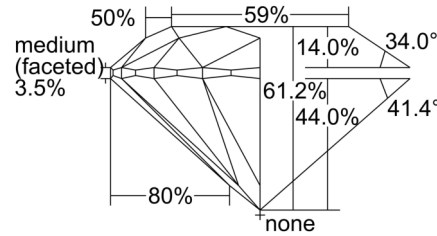

GIA REPORT
6237424789

Verify this report at GIA.edu

FACSIMILE

This is a digital representation of the original GIA Report. This representation might not be accepted in lieu of the original GIA Report in certain circumstances. The original GIA Report includes certain security features which are not reproducible on this facsimile.

GIA NATURAL DIAMOND GRADING REPORT

November 07, 2024
GIA Report Number 6237424789
Shape and Cutting Style ..... Round Brilliant
Measurements ..... 10.29 - 10.33 x 6.31 mm

GRADING RESULTS

Carat Weight ..... 4.09 carat
Color Grade ..... D
Clarity Grade ..... Flawless
Cut Grade ..... Excellent

ADDITIONAL GRADING INFORMATION

Polish ..... Excellent
Symmetry ..... Excellent
Fluorescence ..... None
Inscription(s): GIA 6237424789

PROPORTIONS

Profile to actual proportions