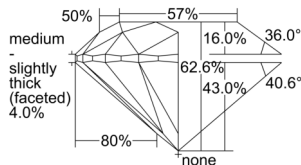

GIA®

FACSIMILE

GIA REPORT 6237421772

Verify this report at GIA.edu

GIA NATURAL DIAMOND DOSSIER®

October 21, 2024
GIA Report Number 6237421772
Shape and Cutting Style ..... Round Brilliant
Measurements ..... 5.87 - 5.92 x 3.69 mm

GRADING RESULTS

Carat Weight ..... 0.80 carat
Color Grade I
Clarity Grade S11
Cut Grade ..... Excellent

ADDITIONAL GRADING INFORMATION

Polish ..... Excellent
Symmetry ..... Excellent
Fluorescence ..... None
Clarity Characteristics ..... Cloud, Feather, Crystal
Inspection(s): GIA 6237421772

PROPORTIONS

Profile to actual proportions

GRADING SCALES

GIA COLOR SCALE	GIA CLARITY SCALE	GIA CUT SCALE	
D	FLAWLESS	EXCELLENT	
E	INTERNALLY FLAWLESS		
F		VVS₁	VERY GOOD
G	VVS₂		
H	VS₁	GOOD	
I	VS₂		
J	S1₁	FAIR	
K	S1₂		
L	I₁	POOR	
M	I₂		
N	I₃		
O			
P			
Q			
R			
S			
T			
U			
V			
W			
X			
Y			
Z