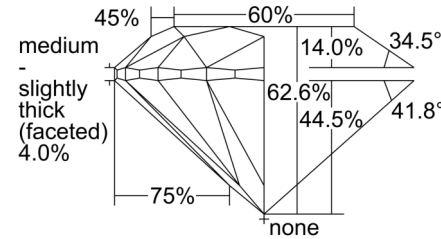

### GRADING RESULTS

Carat Weight ..... 9.02 carat

Color Grade ..... I

Clarity Grade ..... SI2

Cut Grade ..... Excellent

### PROPORTIONS

Profile to actual proportions