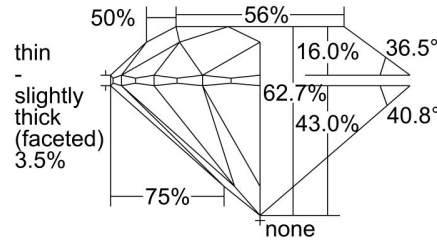

GIA NATURAL DIAMOND GRADING REPORT

December 22, 2023  
 GIA Report Number ..... 6237158543  
 Shape and Cutting Style ..... Round Brilliant  
 Measurements ..... 8.37 - 8.42 x 5.26 mm

GRADING RESULTS

Carat Weight ..... 2.30 carat  
 Color Grade ..... H  
 Clarity Grade ..... VVS1  
 Cut Grade ..... Excellent

PROPORTIONS

Profile to actual proportions

CLARITY CHARACTERISTICS

KEY TO SYMBOLS\*

- Pinpoint

\* Red symbols denote internal characteristics (inclusions). Green or black symbols denote external characteristics (blemishes). Diagram is an approximate representation of the diamond, and symbols shown indicate type, position, and approximate size of clarity characteristics. All clarity characteristics may not be shown. Details of finish are not shown.