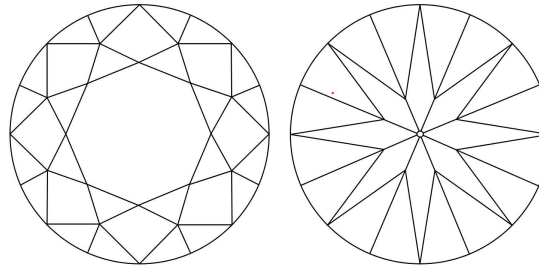

PROPORTIONS

Profile to actual proportions

CLARITY CHARACTERISTICS

KEY TO SYMBOLS\*

- Pinpoint

\* Red symbols denote internal characteristics (inclusions). Green or black symbols denote external characteristics (blemishes). Diagram is an approximate representation of the diamond, and symbols shown indicate type, position, and approximate size of clarity characteristics. All clarity characteristics may not be shown. Details of finish are not shown.